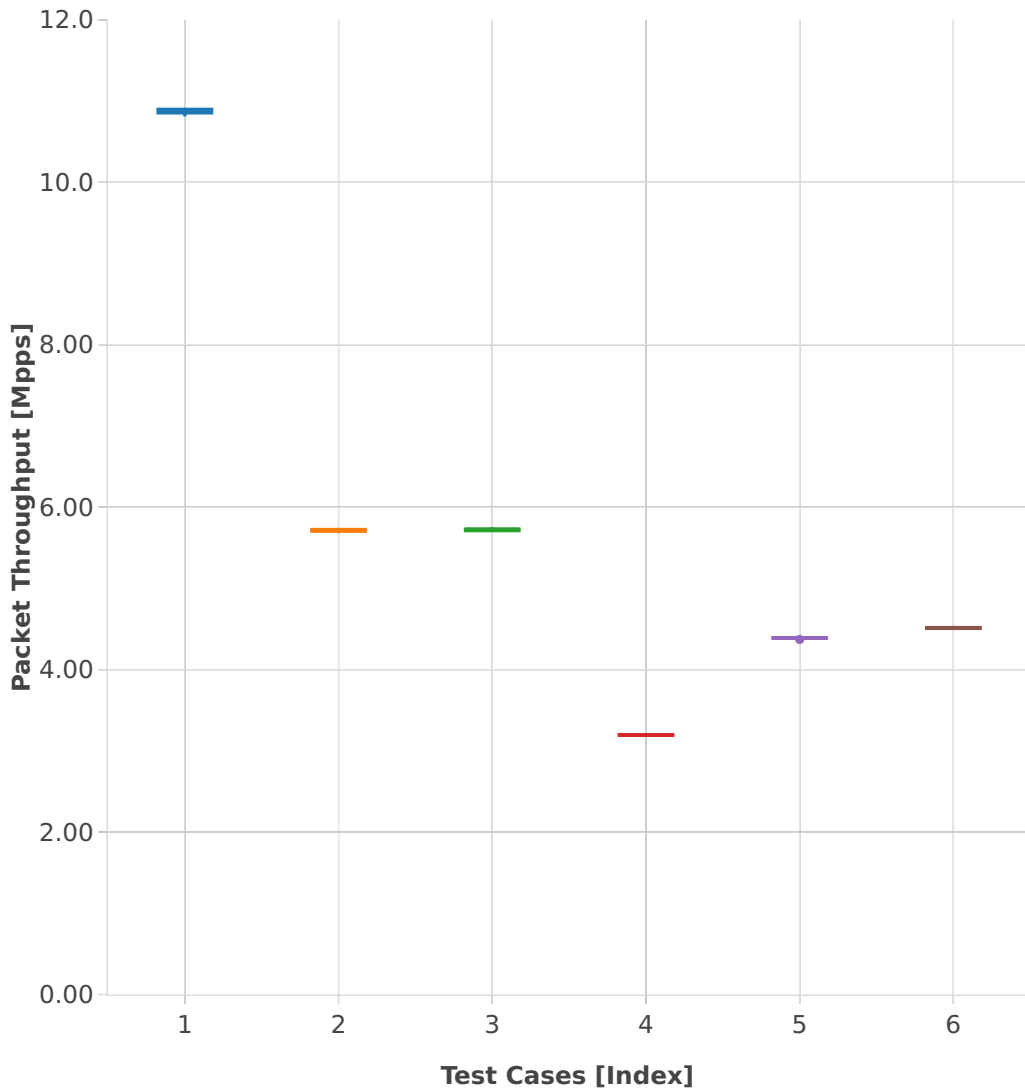

# Throughput: memif-3n-hsw-x520-64b-1t1c-base\_and\_features-ndr

- 1. (10 runs) eth-l2xcbase-eth-1memif-1dcr
- 2. (10 runs) eth-l2xcbase-eth-2memif-1dcr
- 3. (10 runs) eth-l2xcbase-eth-2memif-1lxc
- 4. (10 runs) dot1q-l2bdbasemaclrn-eth-2memif-1dcr
- 5. (10 runs) eth-l2bdbasemaclrn-eth-2memif-1lxc
- 6. (10 runs) ethip4-ip4base-eth-2memif-1dcr