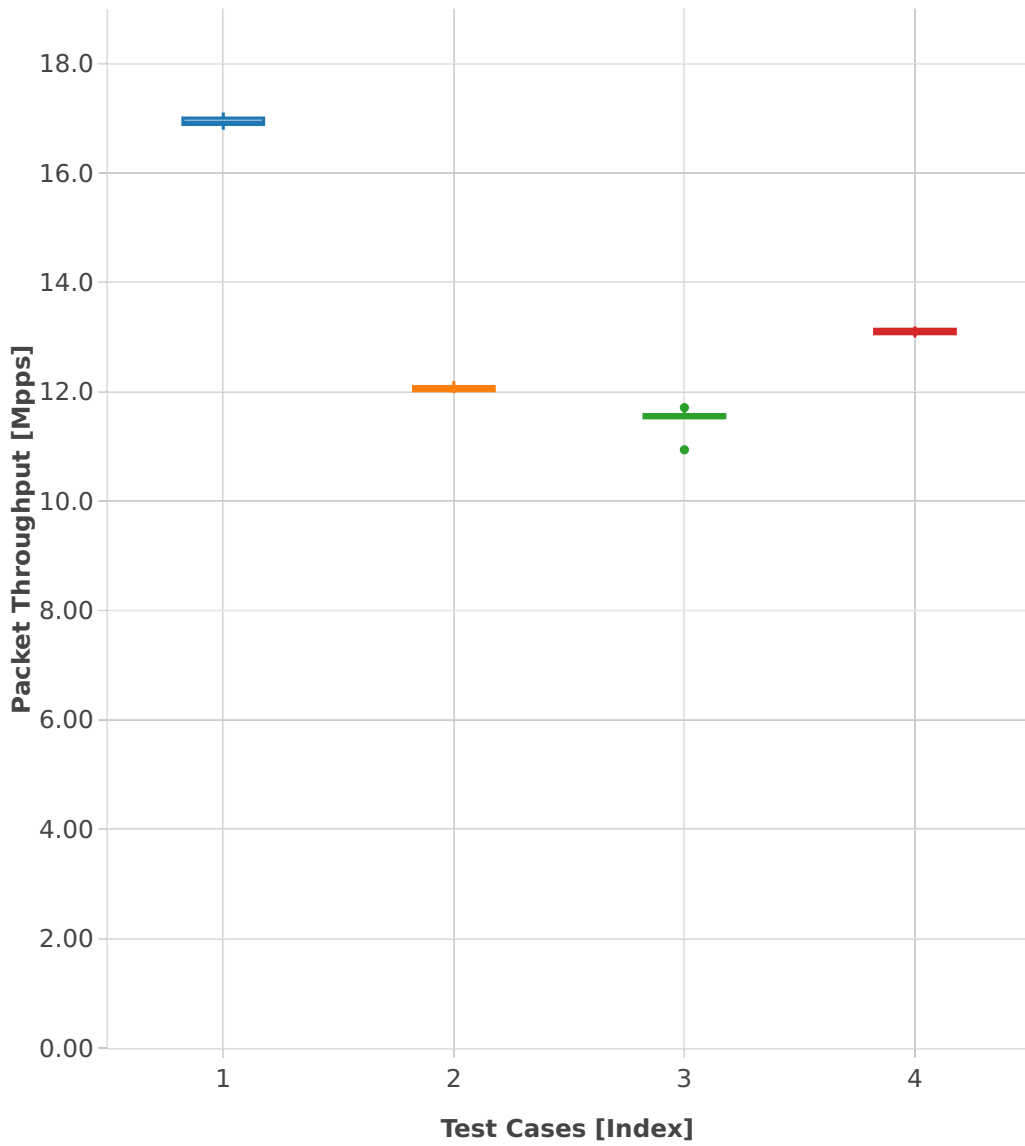

# Throughput: memif-2n-skx-x710-64b-4t2c-base\_and\_features-pdr

- 1. (10 runs) eth-l2xcbase-eth-2memif-1dcr
- 2. (10 runs) dot1q-l2bdbasemaclrn-eth-2memif-1dcr
- 3. (10 runs) eth-l2bdbasemaclrn-eth-2memif-1dcr
- 4. (10 runs) ethip4-ip4base-eth-2memif-1dcr