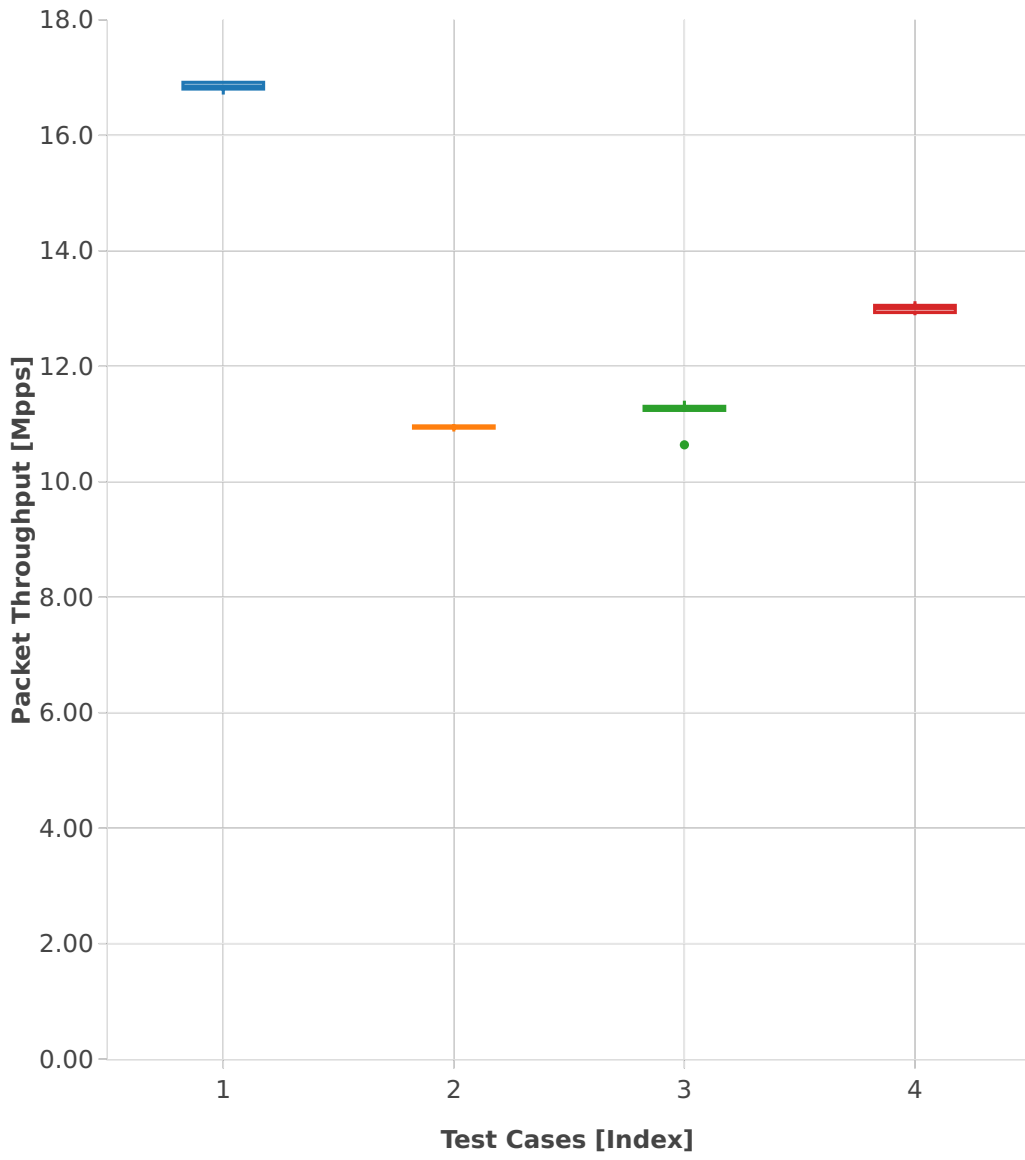

Throughput: memif-2n-skx-x710-64b-4t2c-base_and_features-ndr

- 1. (10 runs) eth-l2xcbase-eth-2memif-1dcr
- 2. (10 runs) dot1q-l2bdbasemaclrn-eth-2memif-1dcr
- 3. (10 runs) eth-l2bdbasemaclrn-eth-2memif-1dcr
- 4. (10 runs) ethip4-ip4base-eth-2memif-1dcr