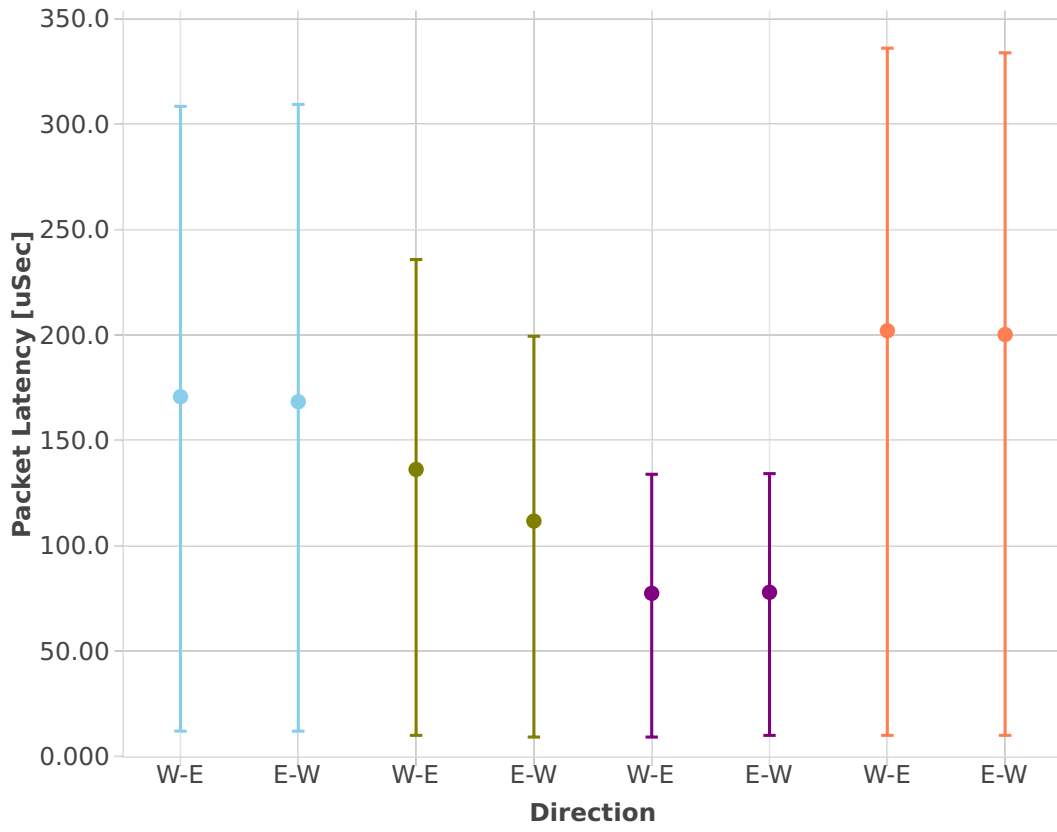

Latency: memif-2n-skx-x710-64b-4t2c-base_and_features-ndr

- eth-l2xcbase-eth-2memif-1dcr
- dot1q-l2bdbasemaclrn-eth-2memif-1dcr
- eth-l2bdbasemaclrn-eth-2memif-1dcr
- ethip4-ip4base-eth-2memif-1dcr