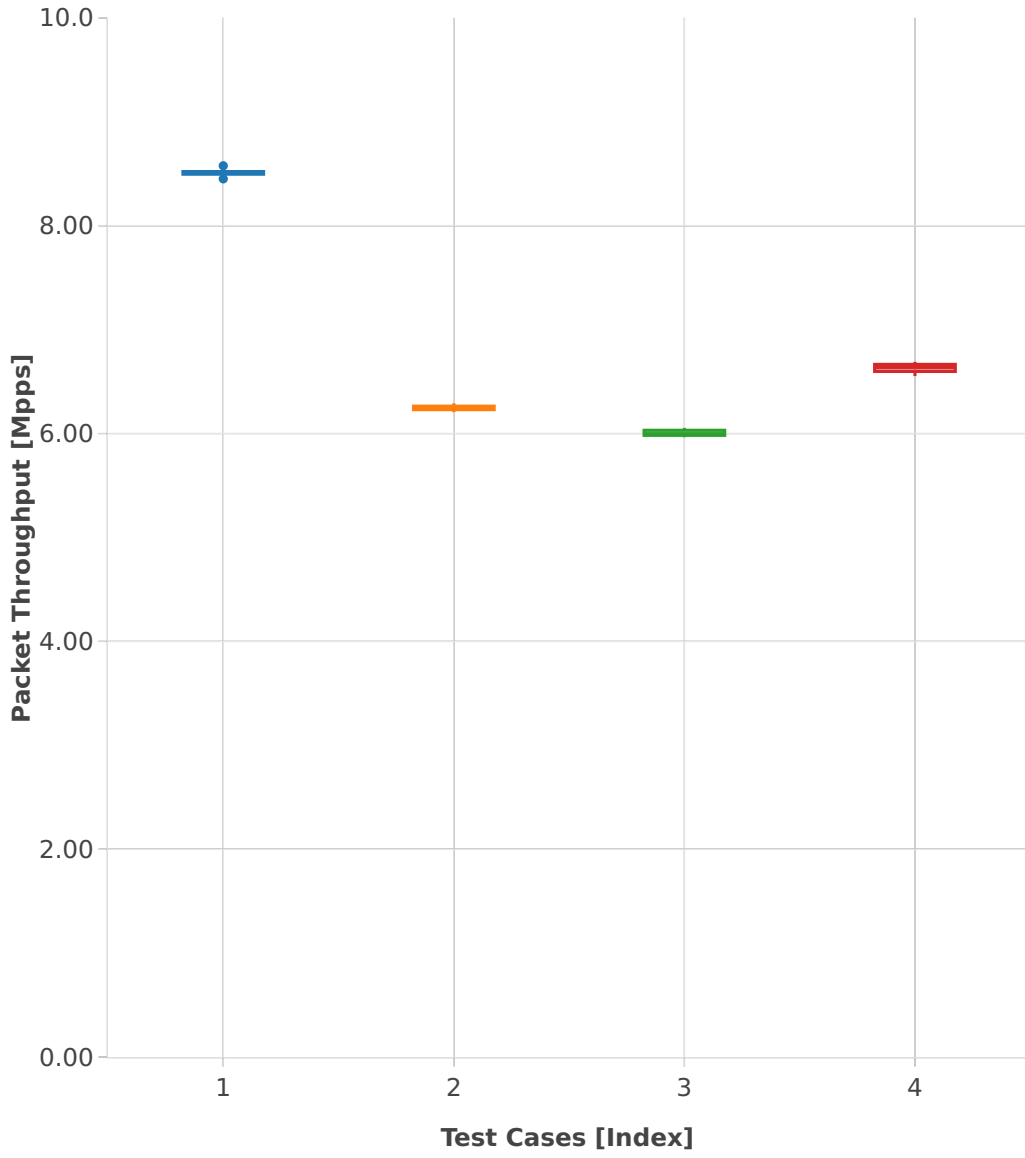

Throughput: memif-2n-skx-x710-64b-2t1c-base_and_features-pdr

- 1. (10 runs) eth-l2xcbase-eth-2memif-1dcr
- 2. (10 runs) dot1q-l2bdbasemaclrn-eth-2memif-1dcr
- 3. (10 runs) eth-l2bdbasemaclrn-eth-2memif-1dcr
- 4. (10 runs) ethip4-ip4base-eth-2memif-1dcr