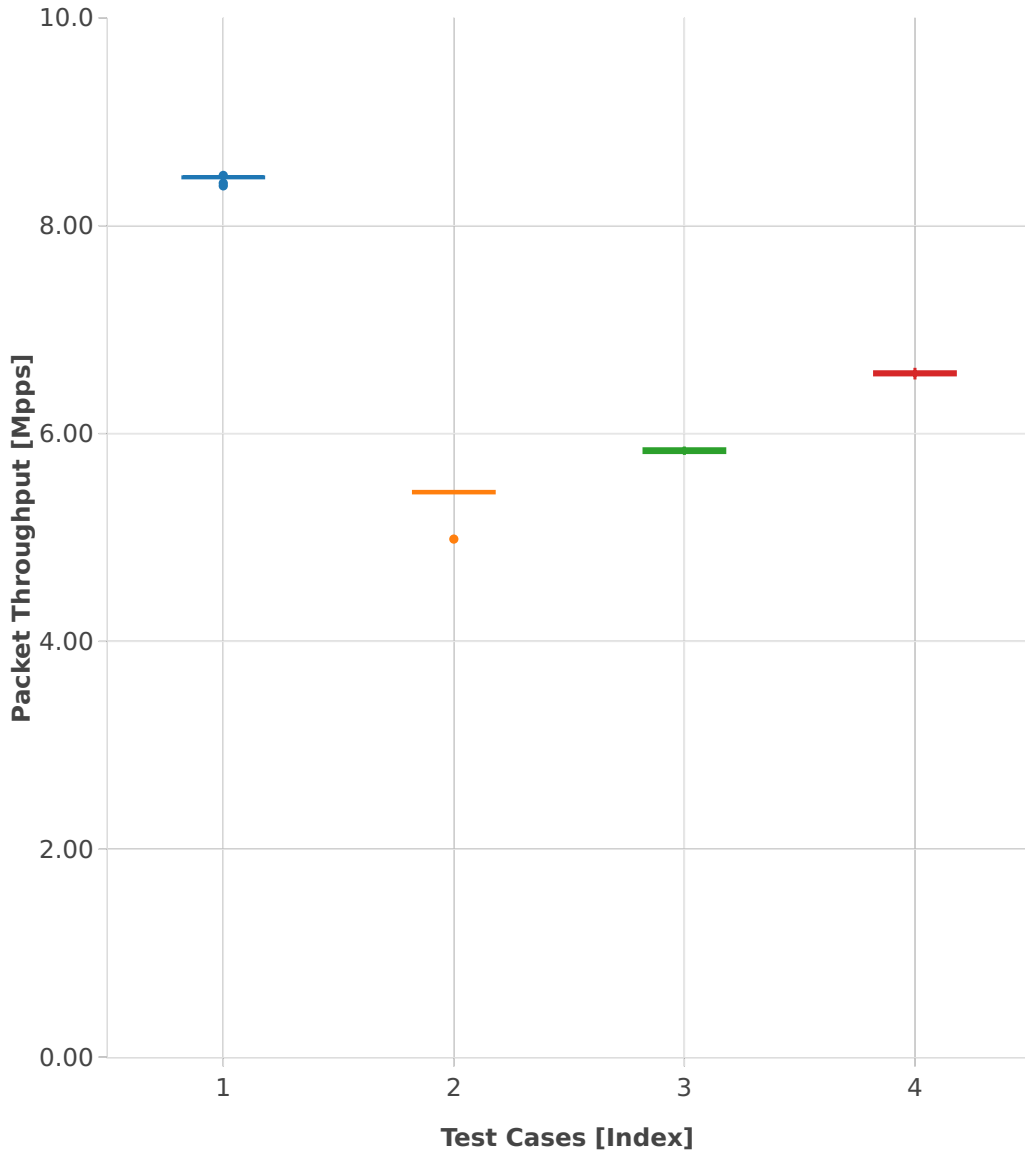

Throughput: memif-2n-skx-x710-64b-2t1c-base_and_features-ndr

- 1. (10 runs) eth-l2xcbase-eth-2memif-1dcr
- 2. (10 runs) dot1q-l2bdbasemaclrn-eth-2memif-1dcr
- 3. (10 runs) eth-l2bdbasemaclrn-eth-2memif-1dcr
- 4. (10 runs) ethip4-ip4base-eth-2memif-1dcr