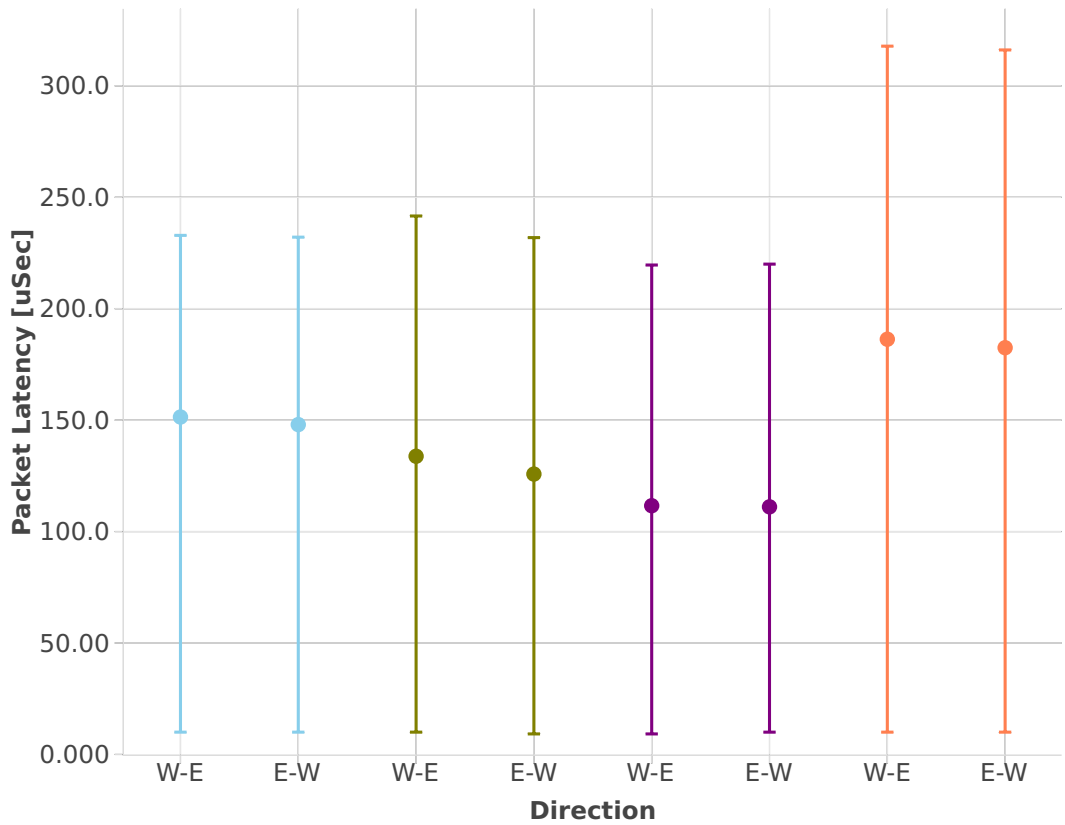

# Latency: memif-2n-skx-x710-64b-2t1c-base\_and\_features-ndr

- eth-l2xcbase-eth-2memif-1dcr
- dot1q-l2bdbasemaclrn-eth-2memif-1dcr
- eth-l2bdbasemaclrn-eth-2memif-1dcr
- ethip4-ip4base-eth-2memif-1dcr