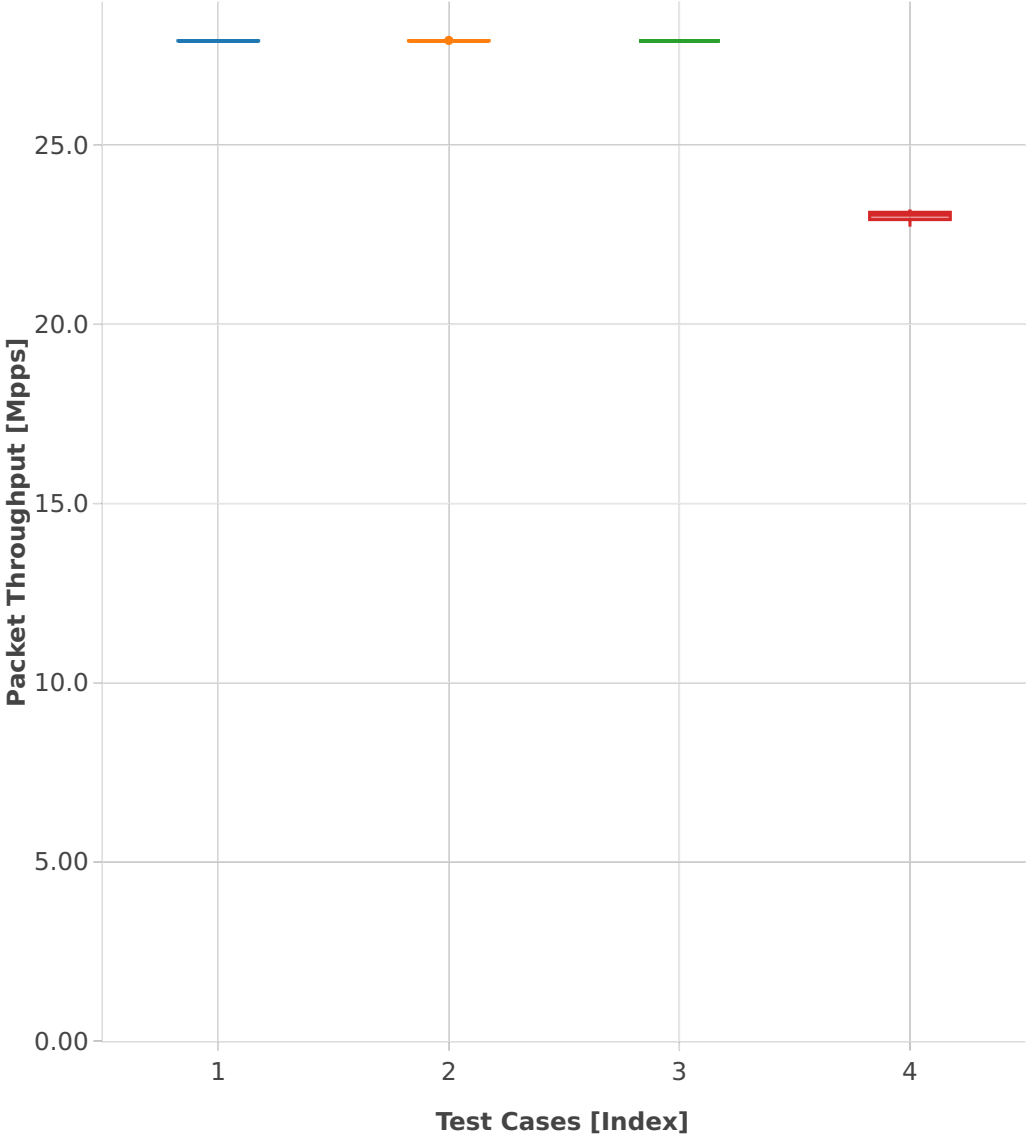

**Throughput: l2sw-3n-skx-xxv710-64b-2t1c-base-pdr**

- 1. (10 runs) eth-l2patch
- 2. (10 runs) avf-eth-l2patch
- 3. (10 runs) avf-eth-l2xcbase
- 4. (10 runs) avf-eth-l2bdbasemaclrn