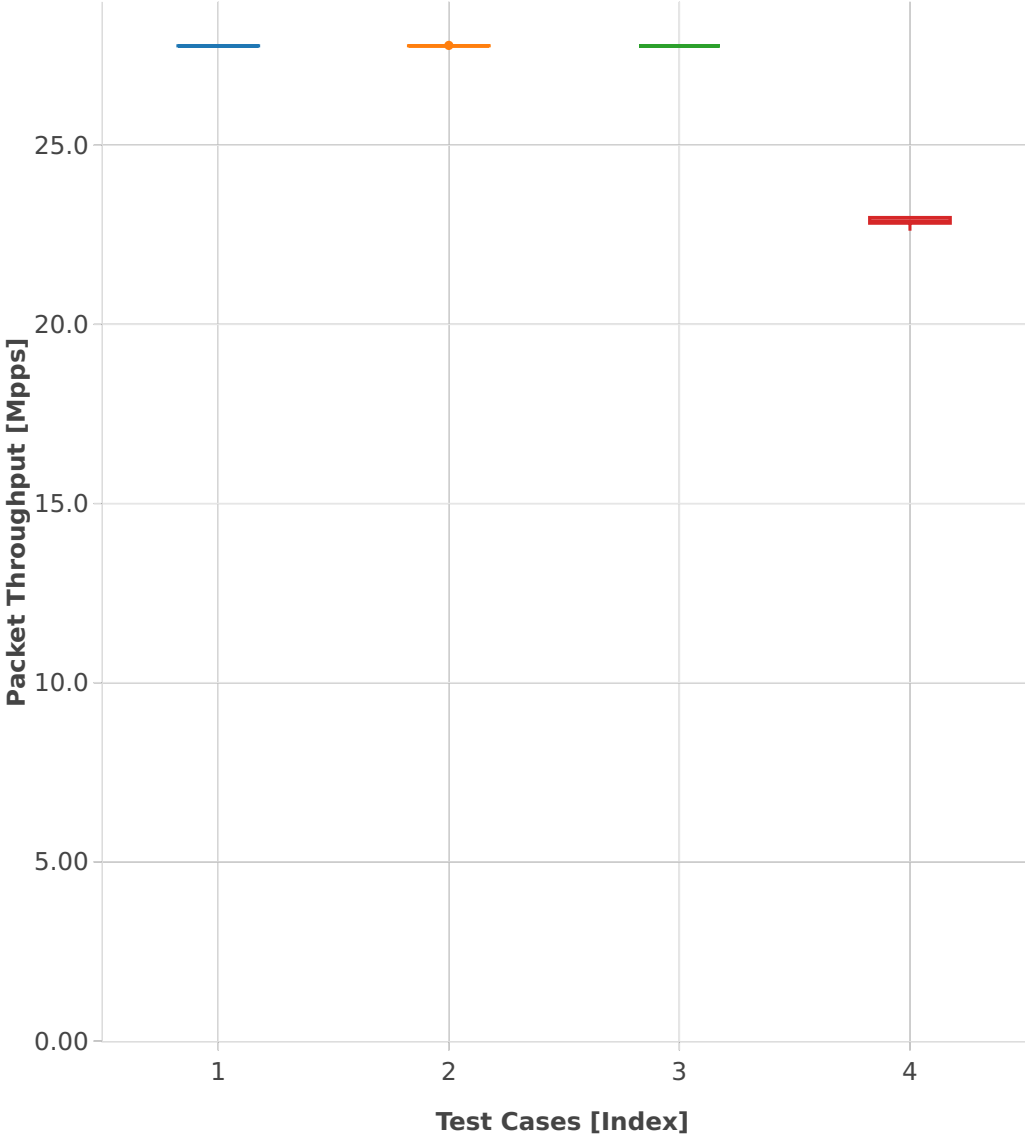

Throughput: l2sw-3n-skx-xxv710-64b-2t1c-base-ndr

- 1. (10 runs) eth-l2patch
- 2. (10 runs) avf-eth-l2patch
- 3. (10 runs) avf-eth-l2xcbase
- 4. (10 runs) avf-eth-l2bdbasemaclrn