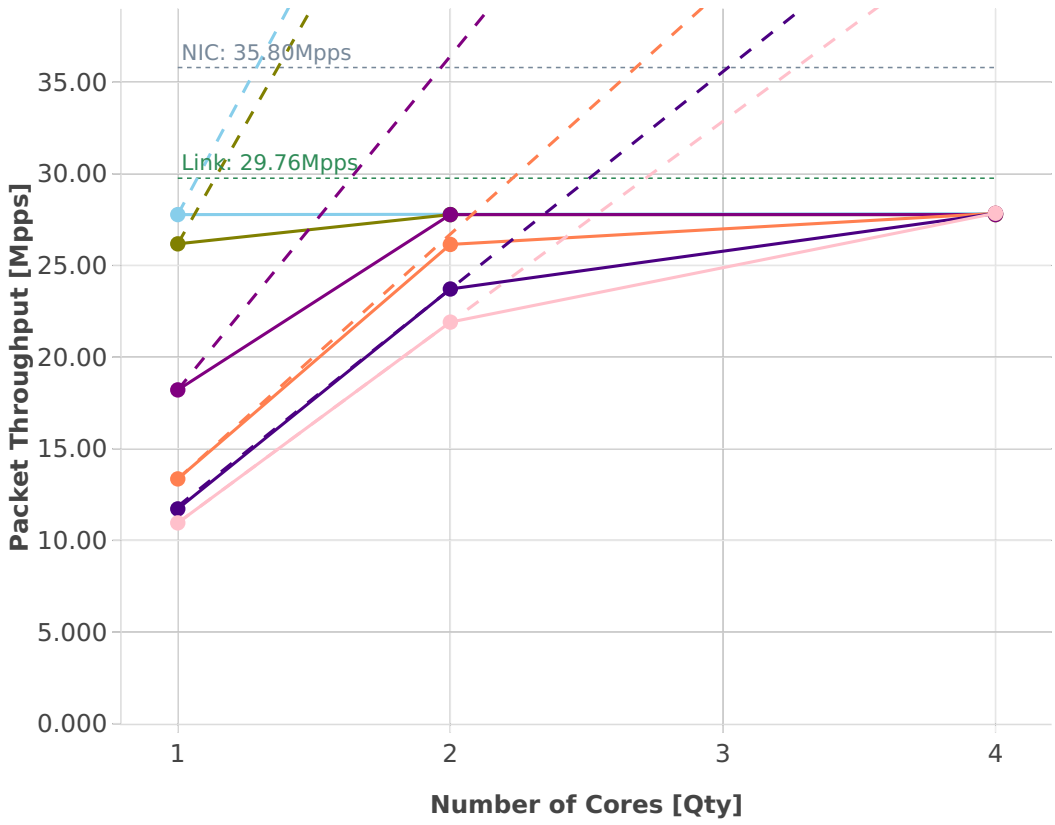

Speedup Multi-core: l2sw-3n-skx-x710-64b-base_and_scale-ndr

-- Perfect — Measured ... Limit

- eth-l2patch
- eth-l2bdbasemaclrn
- eth-l2bdscale100kmaclrn
- eth-l2xcbase
- eth-l2bdscale10kmaclrn
- eth-l2bdscale1mmaclrn