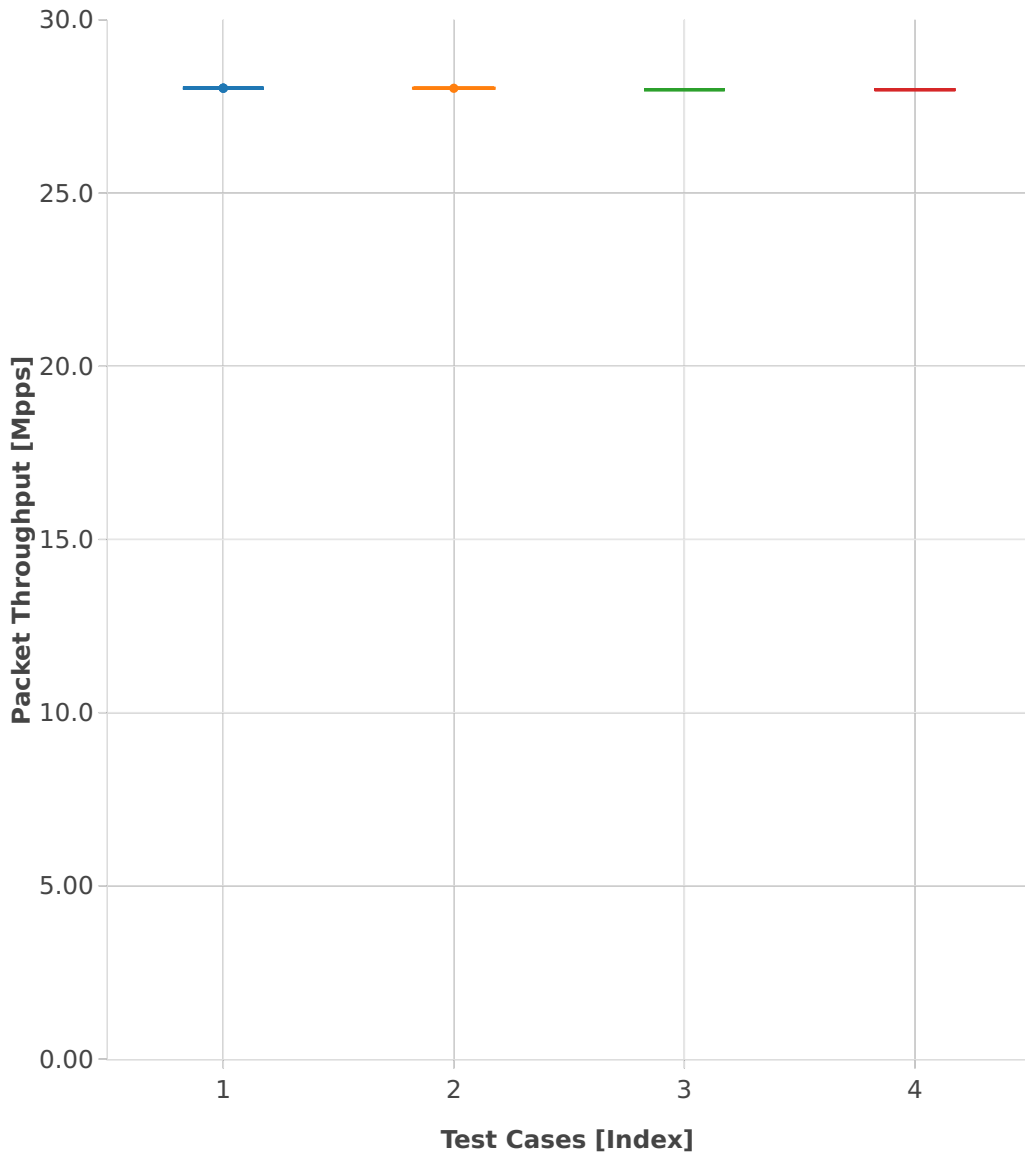

### Throughput: l2sw-3n-skx-x710-64b-4t2c-features-pdr

- 1. (10 runs) eth-l2xcbase
- 2. (10 runs) eth-l2bdbasemaclrn
- 3. (10 runs) dot1q-l2xcbase
- 4. (10 runs) dot1q-l2bdbasemaclrn