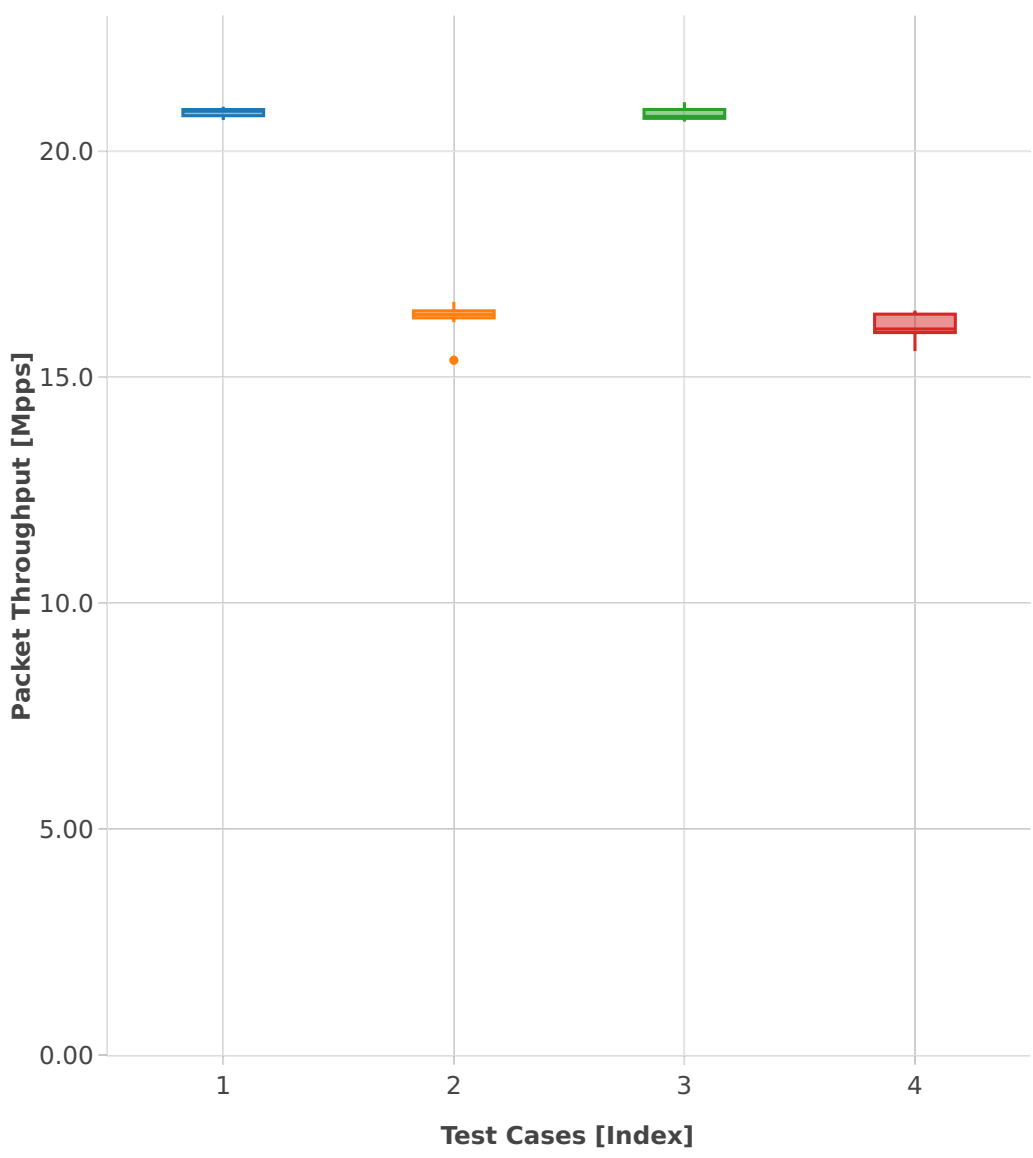

Throughput: l2sw-3n-skx-x710-64b-4t2c-features-iacl-pdr

- 1. (10 runs) eth-l2bdbasemaclrn-iacl1sf-10kflows
- 2. (10 runs) eth-l2bdbasemaclrn-iacl1sl-10kflows
- 3. (10 runs) eth-l2bdbasemaclrn-iacl50sf-10kflows
- 4. (10 runs) eth-l2bdbasemaclrn-iacl50sl-10kflows