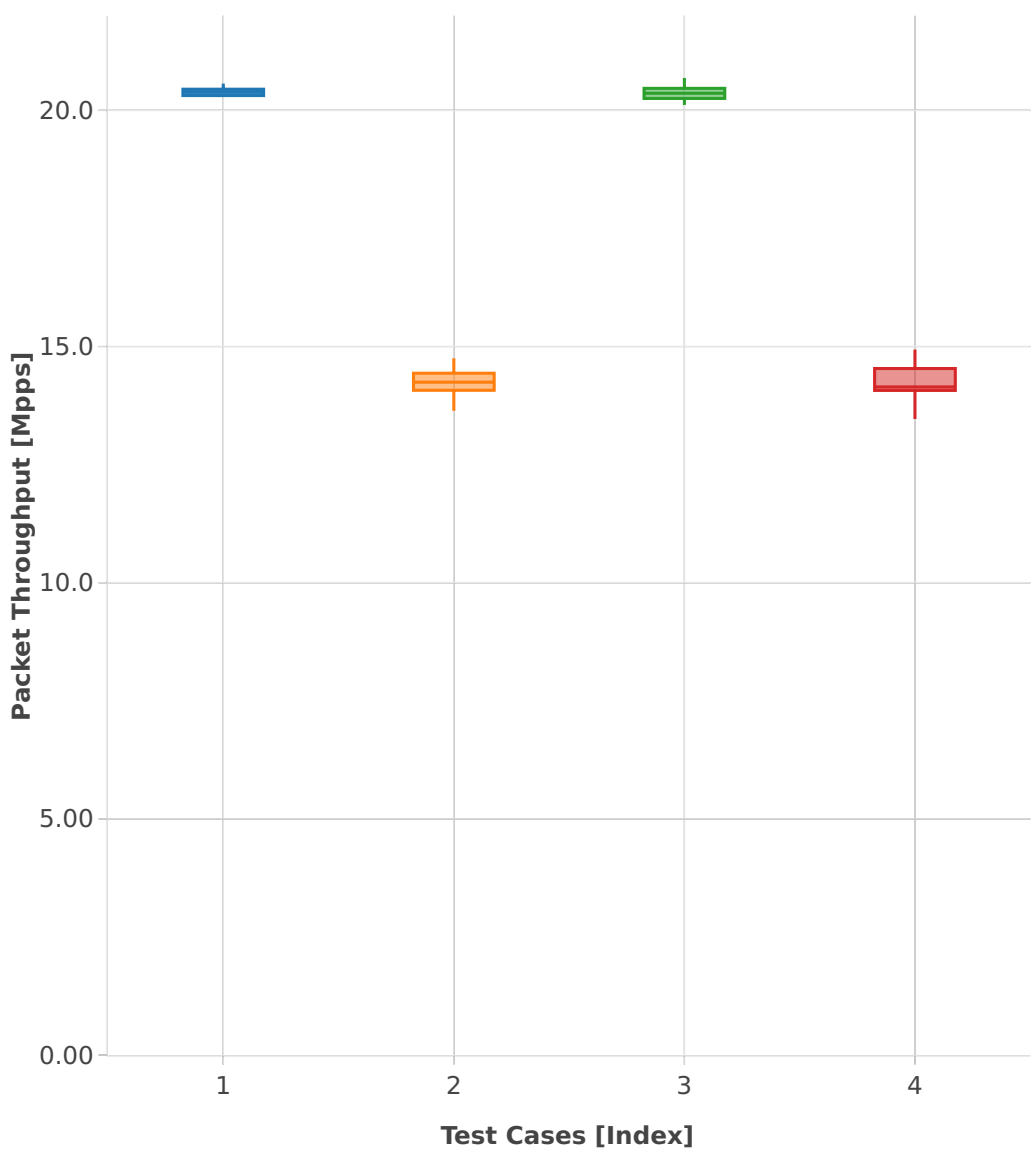

# Throughput: l2sw-3n-skx-x710-64b-4t2c-features-iacl-ndr

- 1. (10 runs) eth-l2bdbasemaclrn-iacl1sf-10kflows
- 2. (10 runs) eth-l2bdbasemaclrn-iacl1sl-10kflows
- 3. (10 runs) eth-l2bdbasemaclrn-iacl50sf-10kflows
- 4. (10 runs) eth-l2bdbasemaclrn-iacl50sl-10kflows