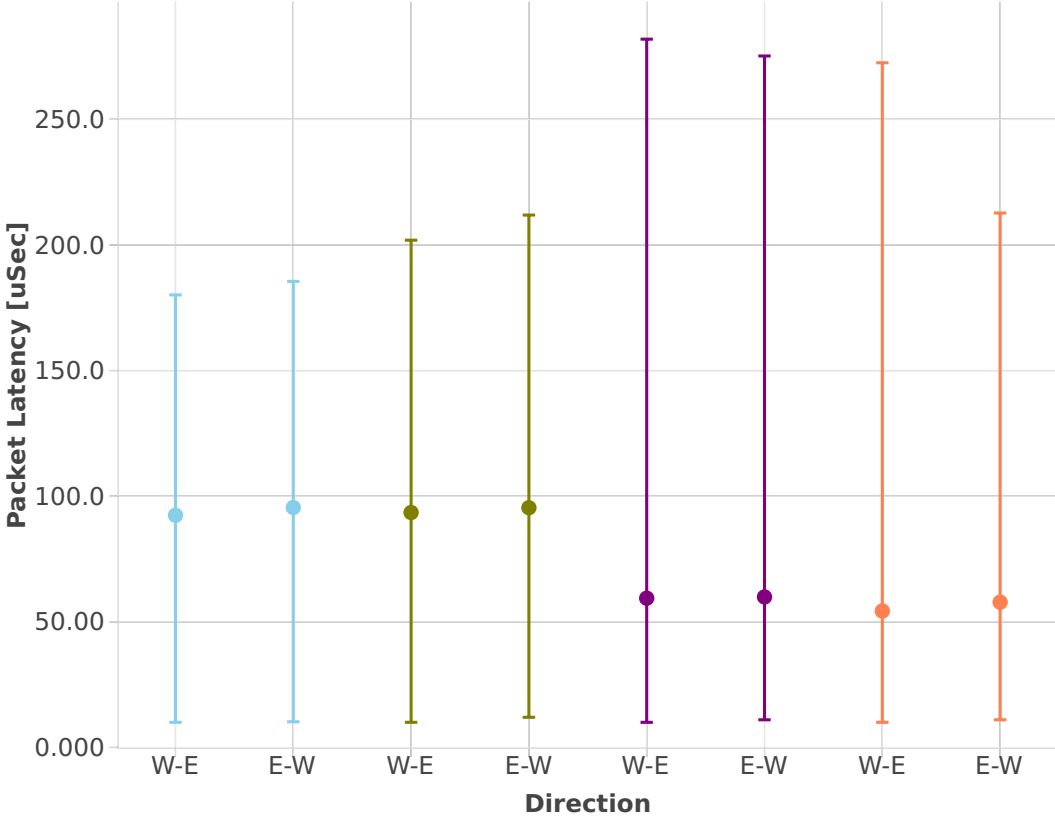

Latency: l2sw-3n-skx-x710-64b-4t2c-features-iacl-ndr

- eth-l2bdbasemaclrn-iacl1sf-10kflows
- eth-l2bdbasemaclrn-iacl50sf-10kflows
- eth-l2bdbasemaclrn-iacl1sl-10kflows
- eth-l2bdbasemaclrn-iacl50sl-10kflows