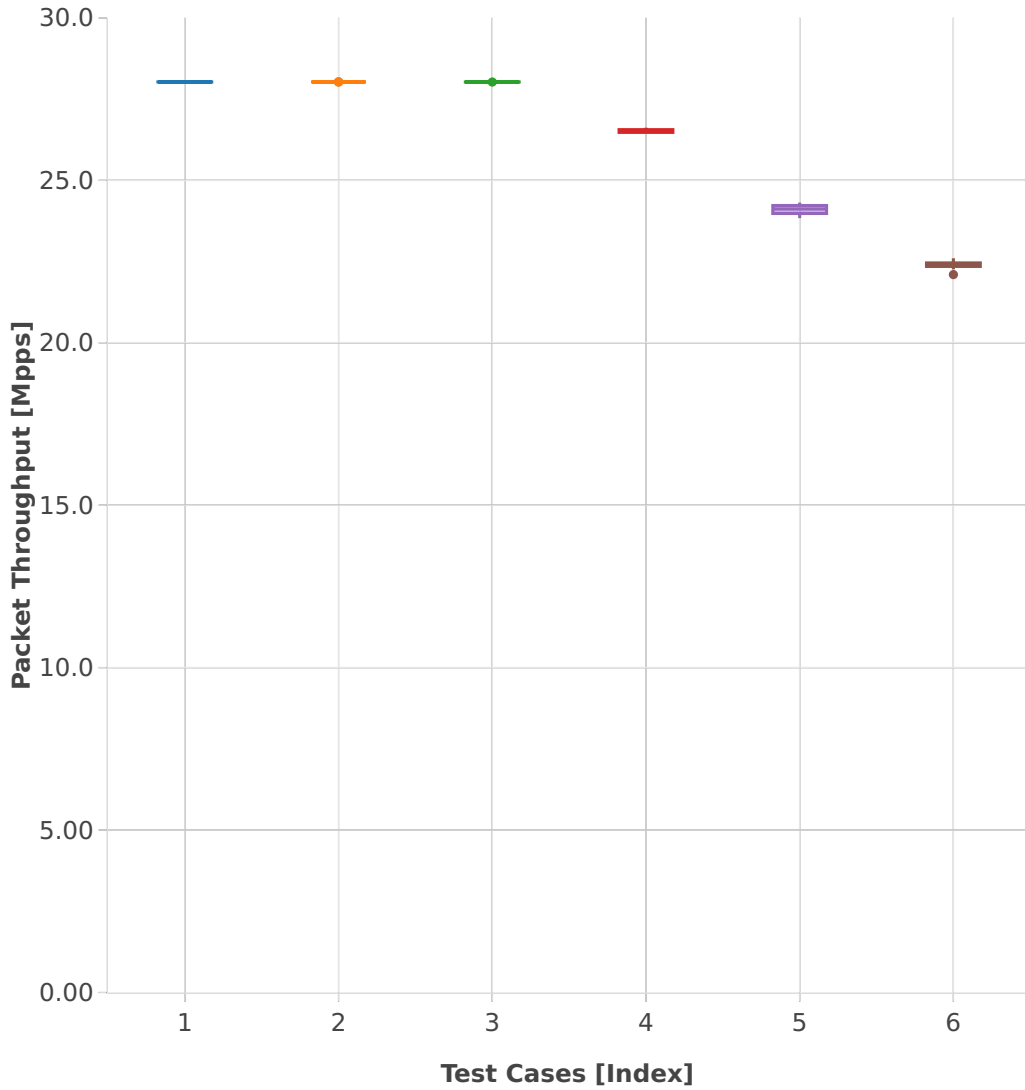

Throughput: l2sw-3n-skx-x710-64b-4t2c-base_and_scale-pdr

- 1. (10 runs) eth-l2patch
- 2. (10 runs) eth-l2xcbase
- 3. (10 runs) eth-l2bdbasemaclrn
- 4. (10 runs) eth-l2bdscale10kmaclrn
- 5. (10 runs) eth-l2bdscale100kmaclrn
- 6. (10 runs) eth-l2bdscale1mmaclrn