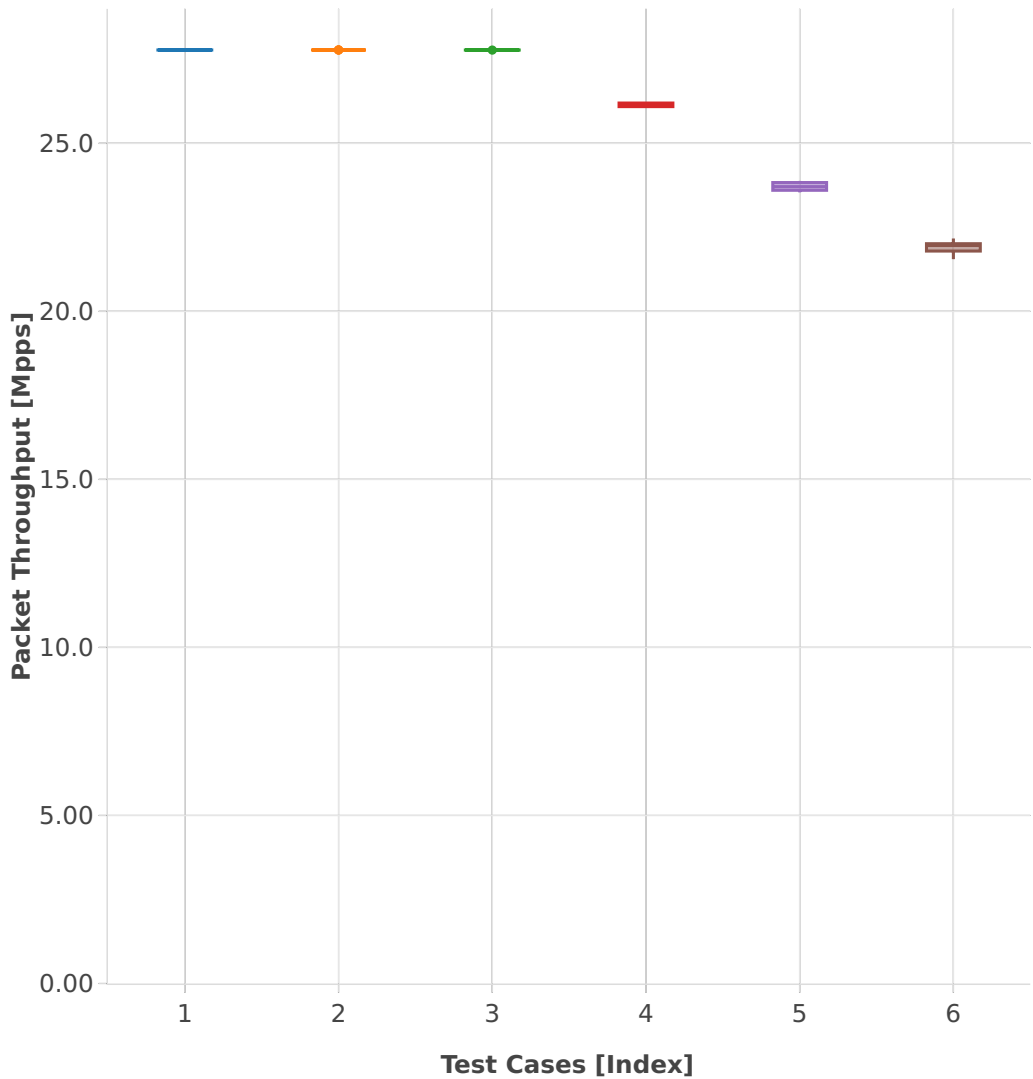

# Throughput: l2sw-3n-skx-x710-64b-4t2c-base\_and\_scale-ndr

- 1. (10 runs) eth-l2patch
- 2. (10 runs) eth-l2xcbase
- 3. (10 runs) eth-l2bdbasemaclrn
- 4. (10 runs) eth-l2bdscale10kmaclrn
- 5. (10 runs) eth-l2bdscale100kmaclrn
- 6. (10 runs) eth-l2bdscale1mmaclrn