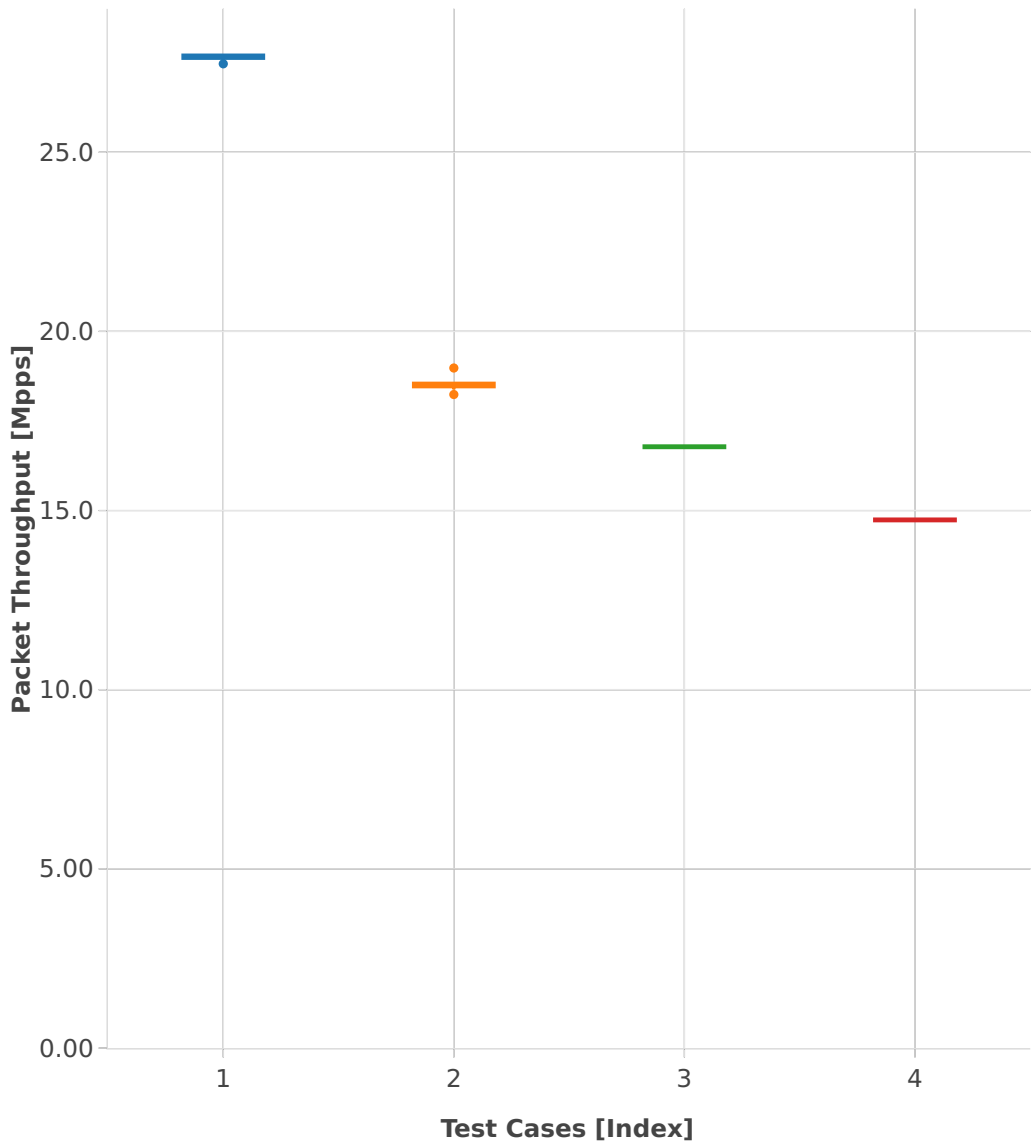

# Throughput: l2sw-3n-skx-x710-64b-2t1c-features-pdr

- 1. (10 runs) eth-l2xcbase
- 2. (10 runs) eth-l2bdbasemaclrn
- 3. (10 runs) dot1q-l2xcbase
- 4. (10 runs) dot1q-l2bdbasemaclrn