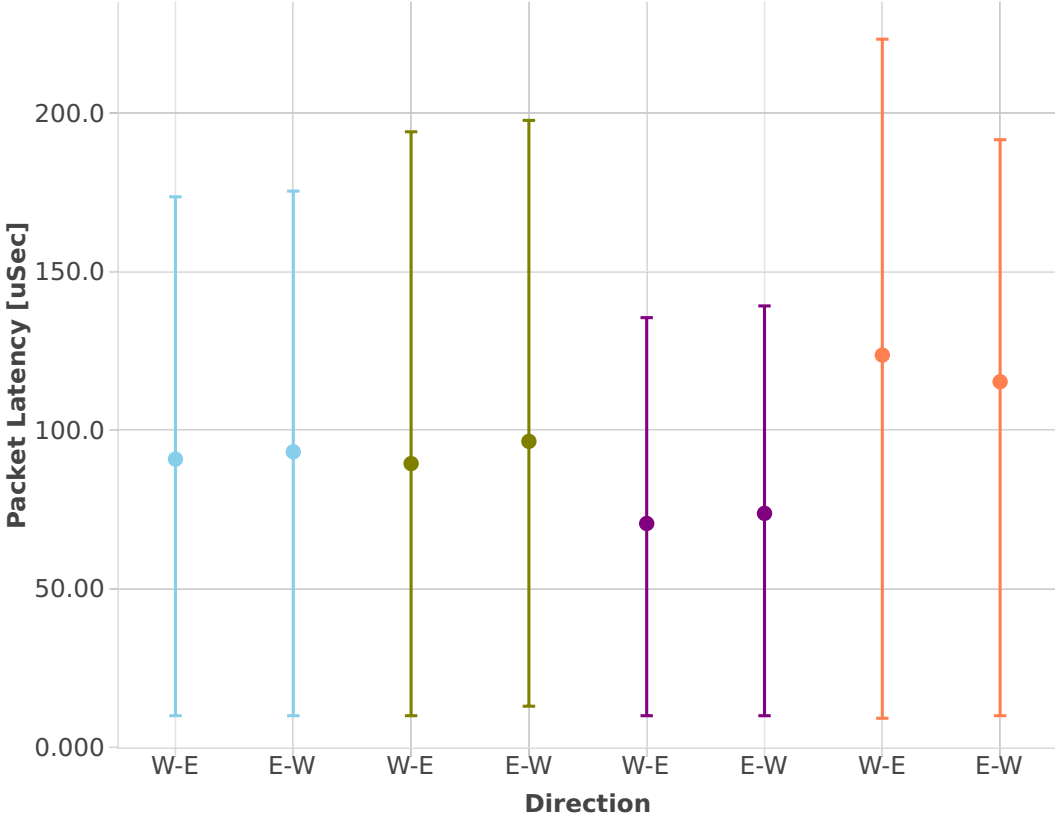

Latency: l2sw-3n-skx-x710-64b-2t1c-features-iacl-ndr

- eth-l2bdbasemaclrn-iacl1sf-10kflows
- eth-l2bdbasemaclrn-iacl50sf-10kflows
- eth-l2bdbasemaclrn-iacl1sl-10kflows
- eth-l2bdbasemaclrn-iacl50sl-10kflows