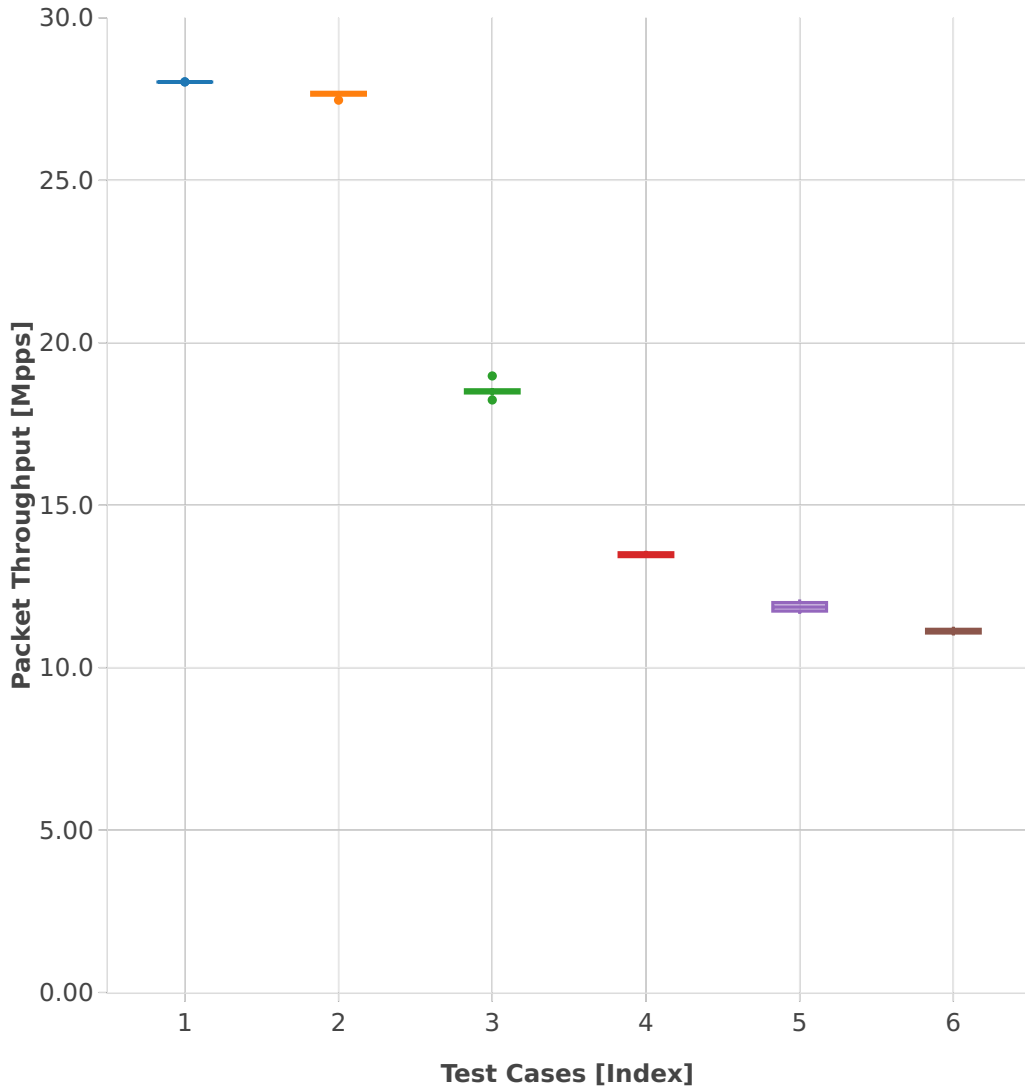

Throughput: l2sw-3n-skx-x710-64b-2t1c-base_and_scale-pdr

- 1. (10 runs) eth-l2patch
- 2. (10 runs) eth-l2xcbase
- 3. (10 runs) eth-l2bdbasemaclrn
- 4. (10 runs) eth-l2bdscale10kmaclrn
- 5. (10 runs) eth-l2bdscale100kmaclrn
- 6. (10 runs) eth-l2bdscale1mmaclrn