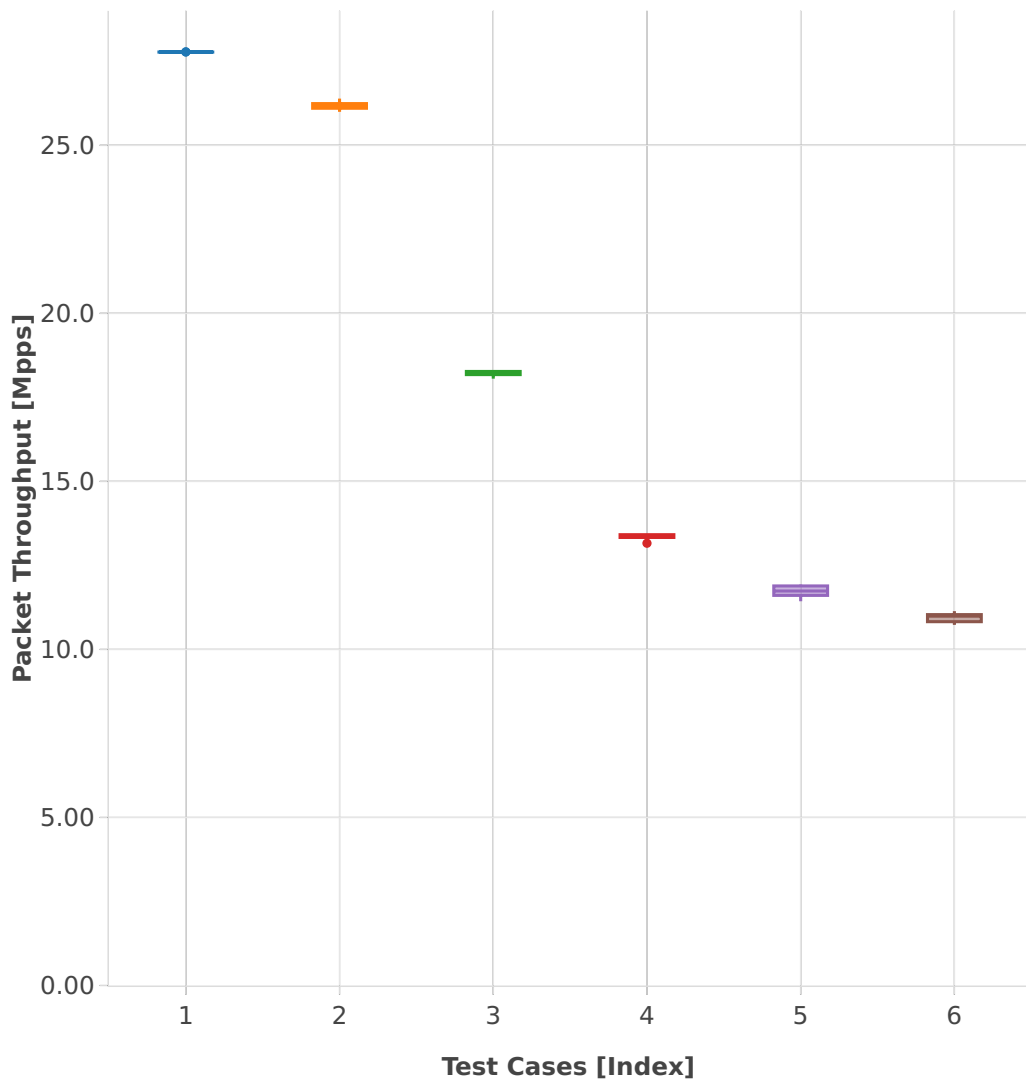

Throughput: l2sw-3n-skx-x710-64b-2t1c-base_and_scale-ndr

- 1. (10 runs) eth-l2patch
- 2. (10 runs) eth-l2xcbase
- 3. (10 runs) eth-l2bdbasemaclrn
- 4. (10 runs) eth-l2bdscale10kmaclrn
- 5. (10 runs) eth-l2bdscale100kmaclrn
- 6. (10 runs) eth-l2bdscale1mmaclrn