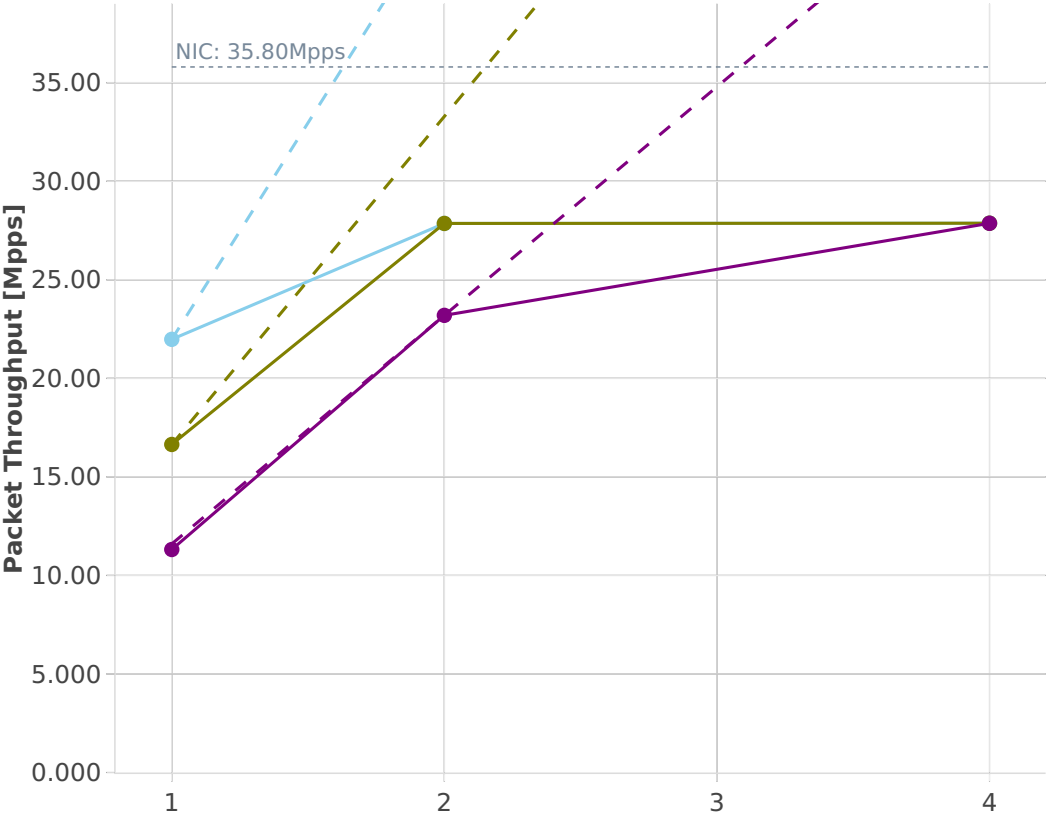

Speedup Multi-core: l2sw-3n-hsw-xl710-64b-base-ndr

-- Perfect — Measured ... Limit

● eth-l2patch ● eth-l2xcbase ● eth-l2bdbasemaclrn