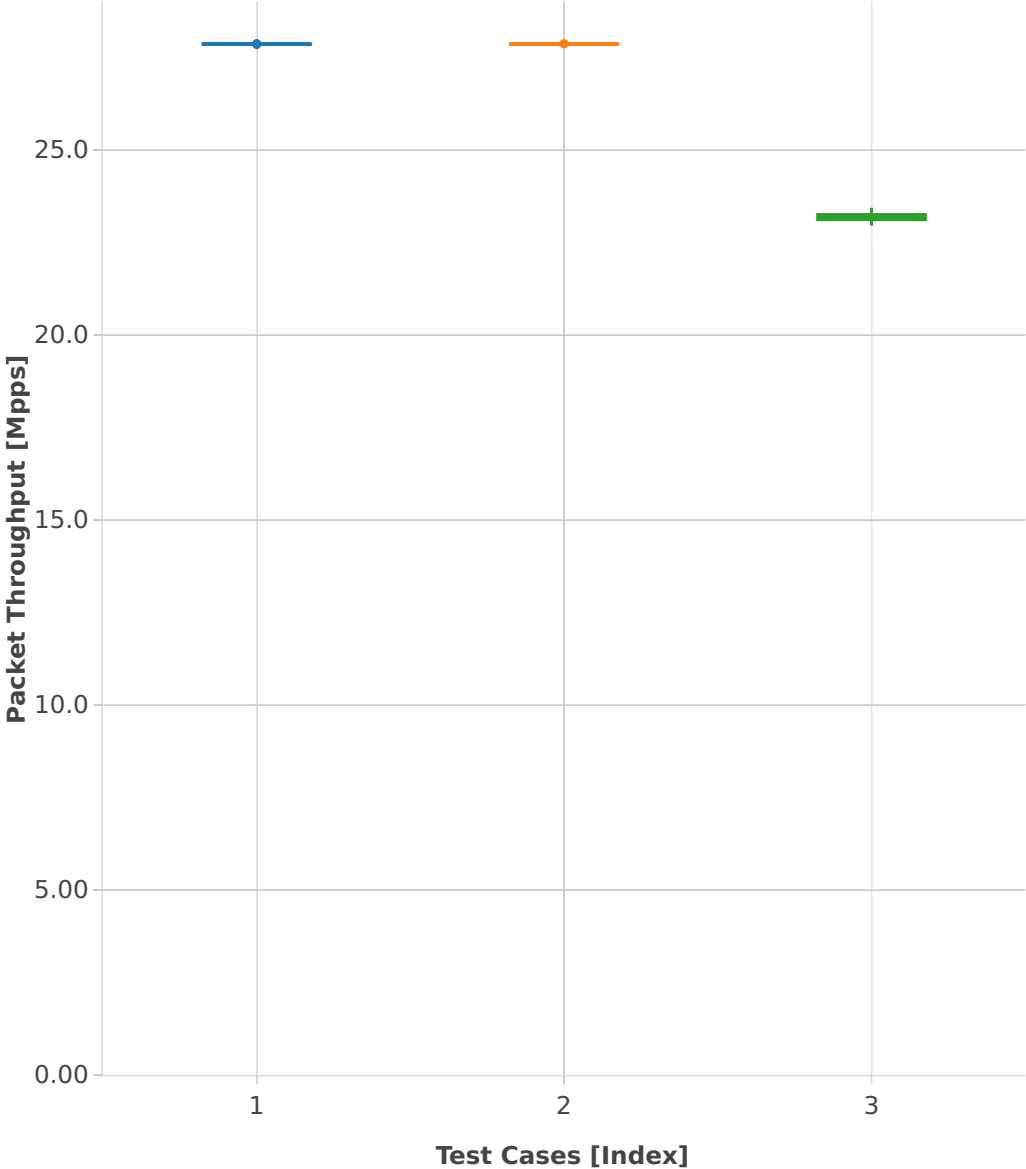

**Throughput: l2sw-3n-hsw-xl710-64b-2t2c-base-ndr**

- 1. (10 runs) eth-l2patch
- 2. (10 runs) eth-l2xcbase
- 3. (10 runs) eth-l2bdbasemaclrn