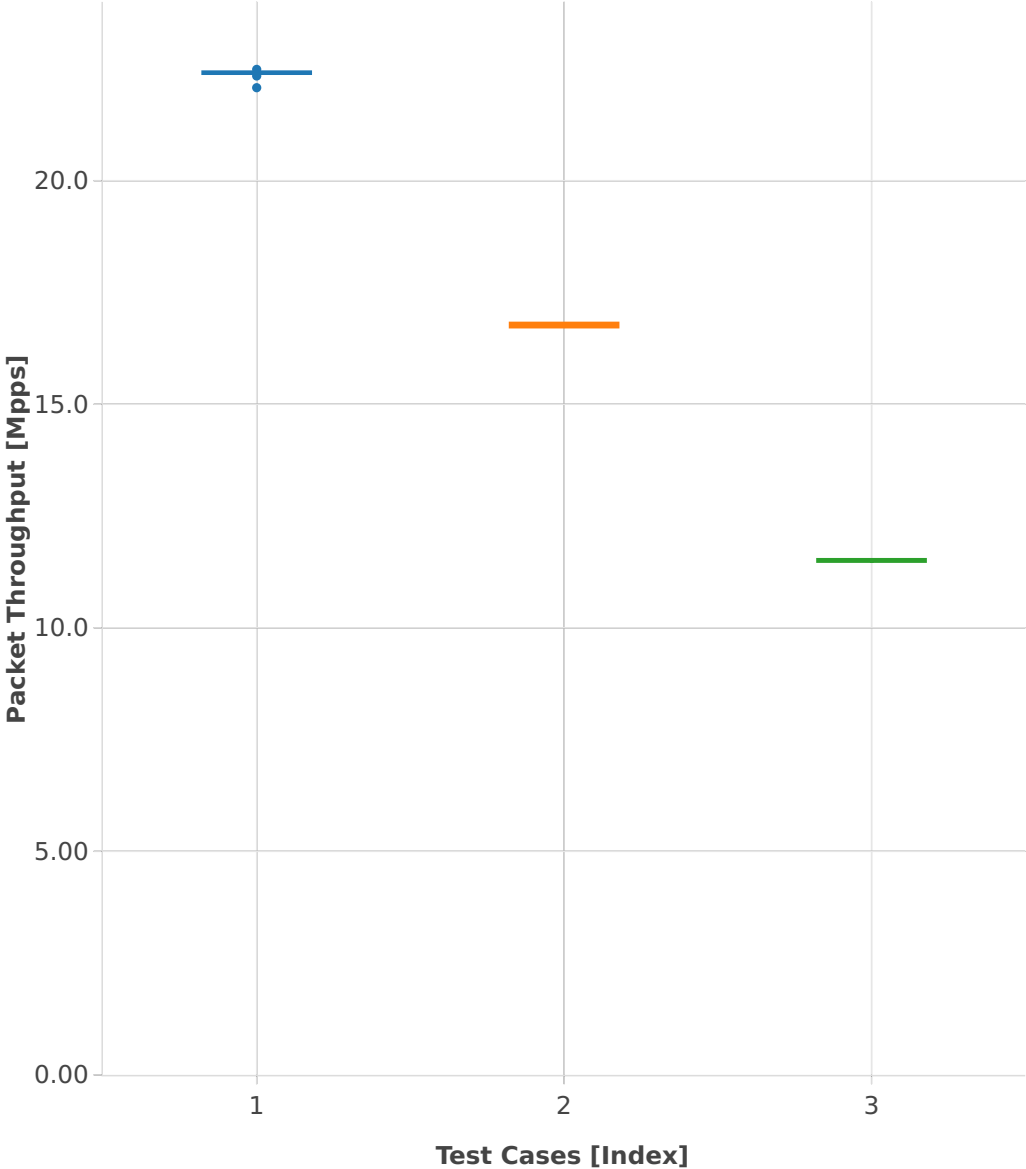

# Throughput: l2sw-3n-hsw-xl710-64b-1t1c-base-pdr

- 1. (10 runs) eth-l2patch
- 2. (10 runs) eth-l2xcbase
- 3. (10 runs) eth-l2bdbasemaclrn