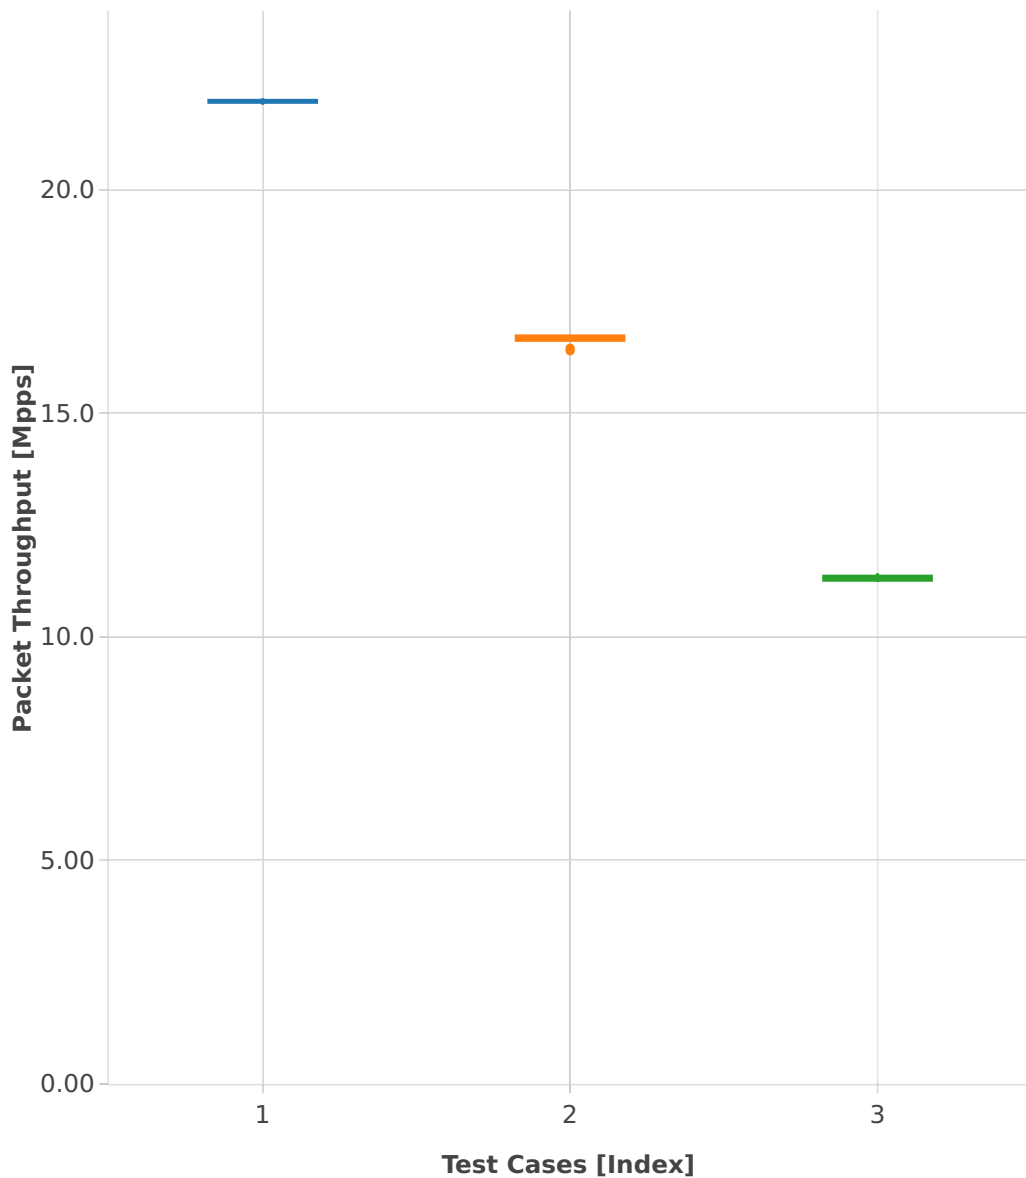

Throughput: l2sw-3n-hsw-xl710-64b-1t1c-base-ndr

- 1. (10 runs) eth-l2patch
- 2. (10 runs) eth-l2xcbase
- 3. (10 runs) eth-l2bdbasemaclrn