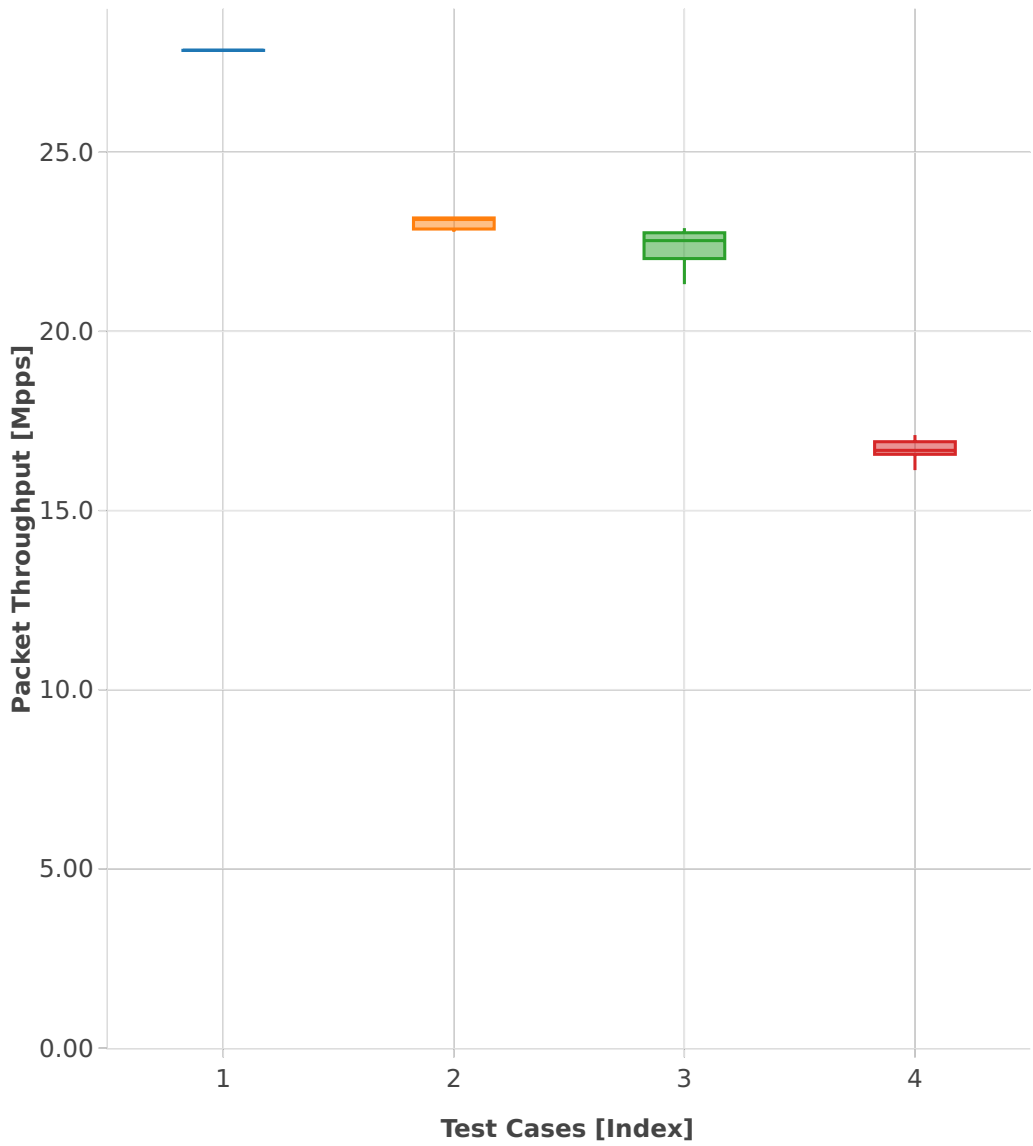

# Throughput: l2sw-3n-hsw-x710-64b-2t2c-features-ndr

- 1. (10 runs) eth-l2xcbase
- 2. (10 runs) eth-l2bdbasemaclrn
- 3. (10 runs) dot1q-l2xcbase
- 4. (10 runs) dot1q-l2bdbasemaclrn