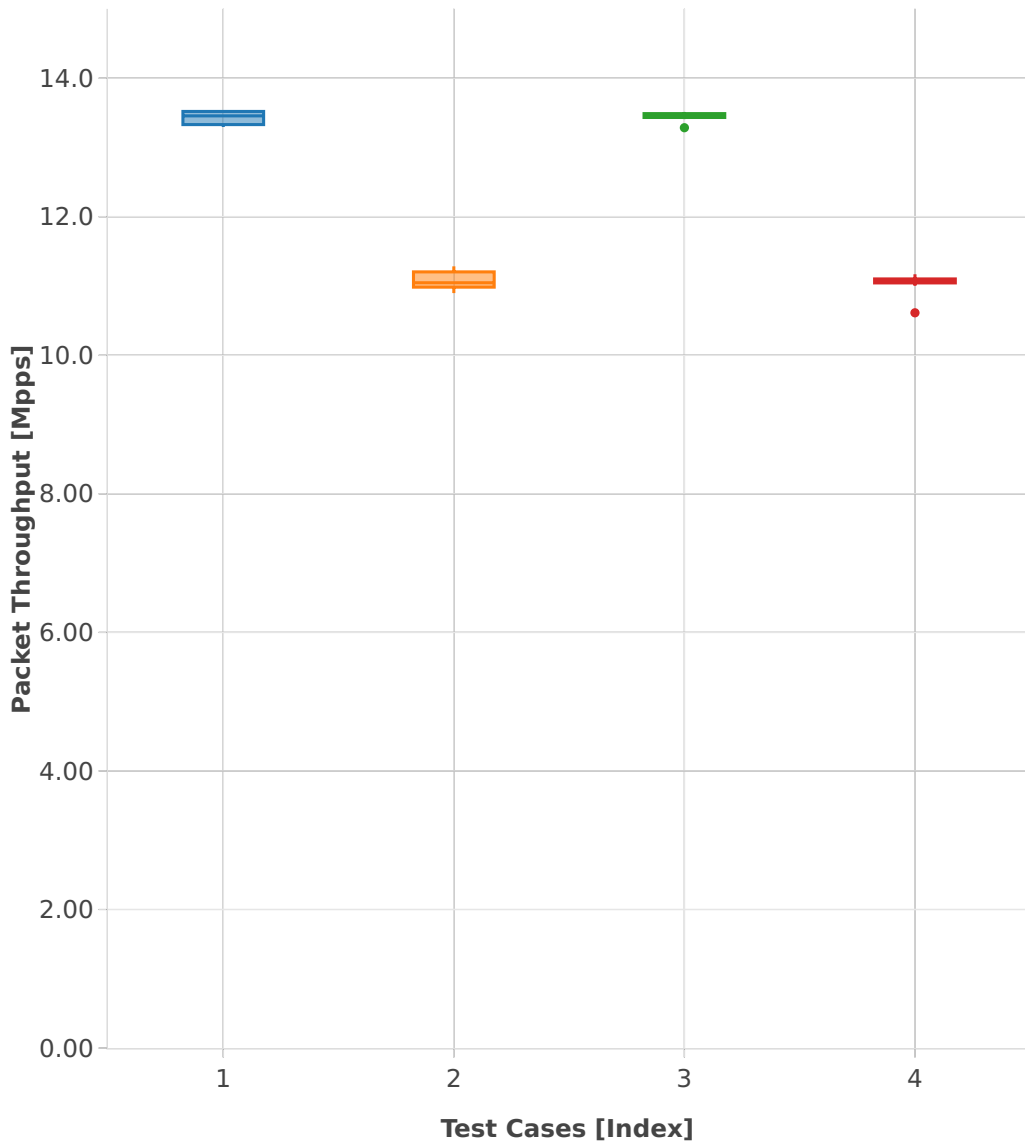

Throughput: l2sw-3n-hsw-x710-64b-2t2c-features-iacl-ndr

- 1. (10 runs) eth-l2bdbasemaclrn-iacl1sf-10kflows
- 2. (10 runs) eth-l2bdbasemaclrn-iacl1sl-10kflows
- 3. (10 runs) eth-l2bdbasemaclrn-iacl50sf-10kflows
- 4. (10 runs) eth-l2bdbasemaclrn-iacl50sl-10kflows