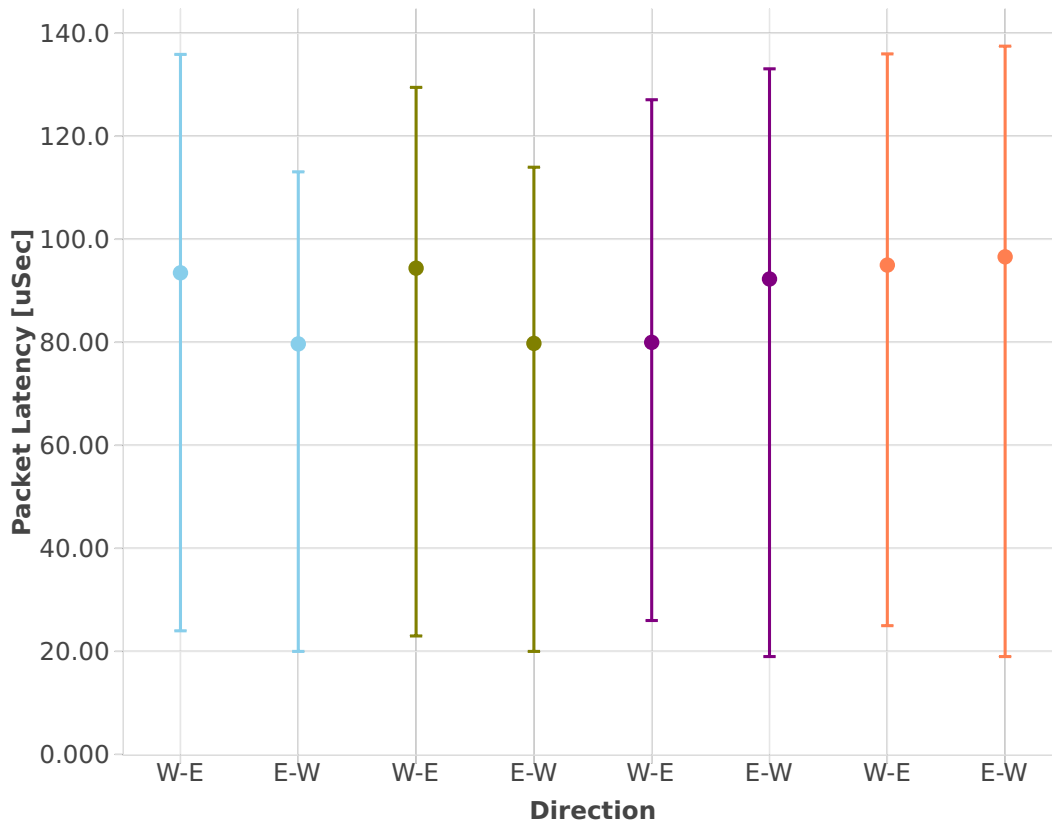

Latency: l2sw-3n-hsw-x710-64b-2t2c-features-iacl-ndr

- eth-l2bdbasemaclrn-iacl1sf-10kflows
- eth-l2bdbasemaclrn-iacl50sf-10kflows
- eth-l2bdbasemaclrn-iacl1sl-10kflows
- eth-l2bdbasemaclrn-iacl50sl-10kflows