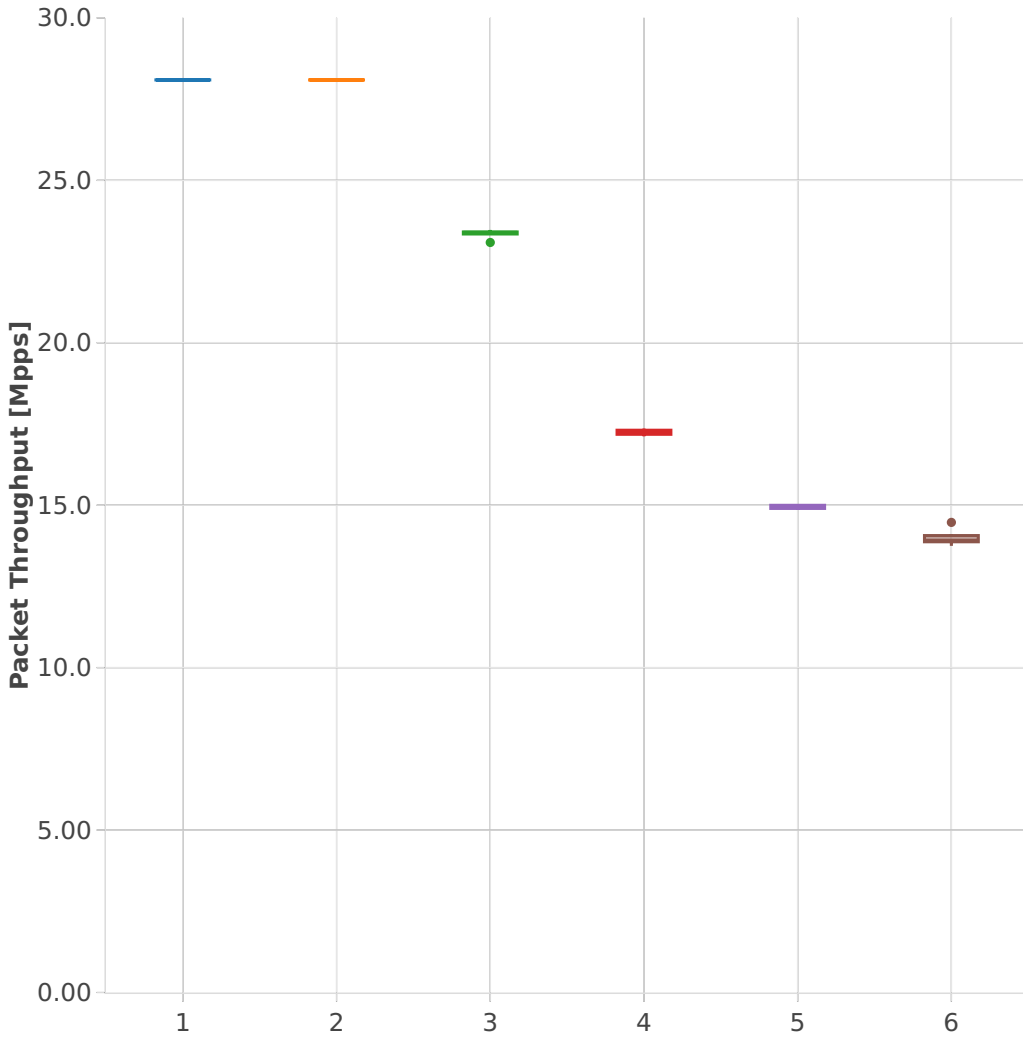

Throughput: l2sw-3n-hsw-x710-64b-2t2c-base_and_scale-pdr

- 1. (10 runs) eth-l2patch
- 2. (10 runs) eth-l2xcbase
- 3. (10 runs) eth-l2bdbasemaclrn
- 4. (10 runs) eth-l2bdscale10kmaclrn
- 5. (10 runs) eth-l2bdscale100kmaclrn
- 6. (10 runs) eth-l2bdscale1mmaclrn