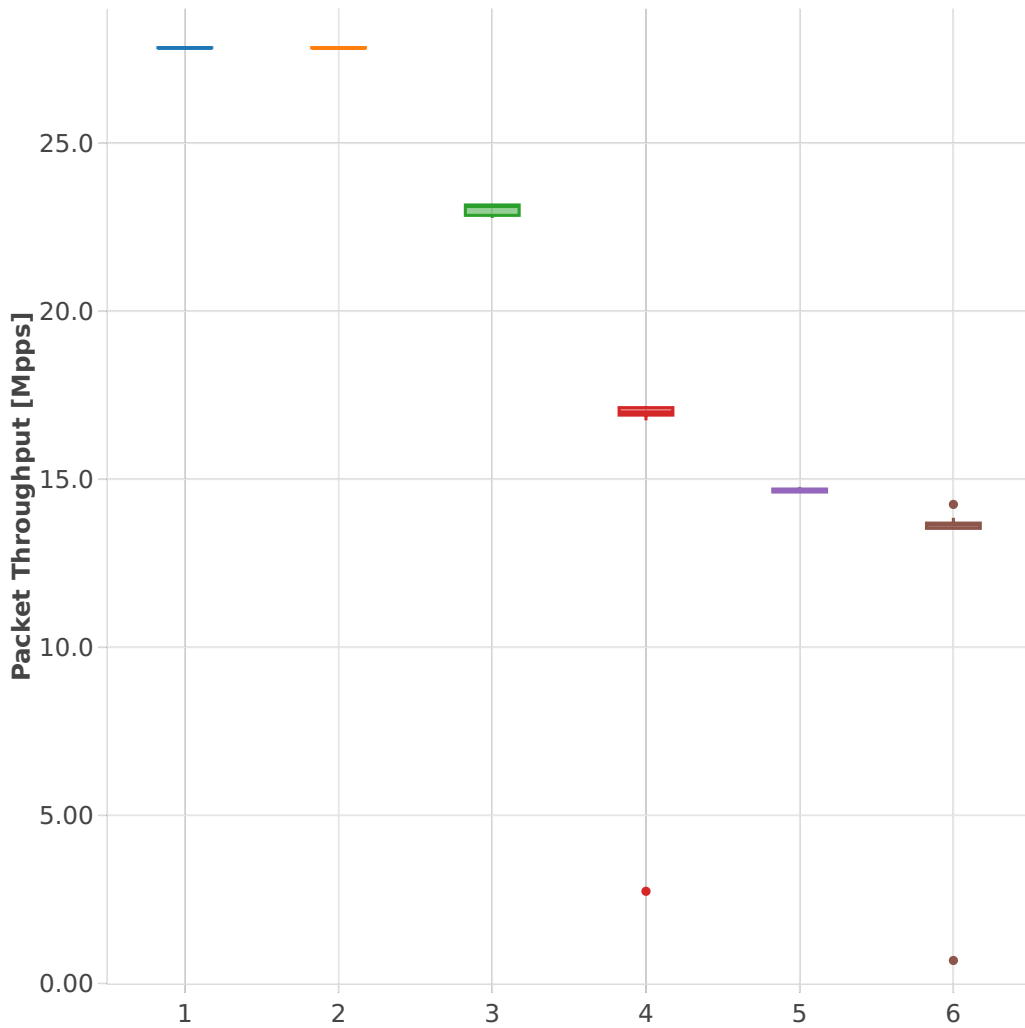

# Throughput: l2sw-3n-hsw-x710-64b-2t2c-base\_and\_scale-ndr

- 1. (10 runs) eth-l2patch
- 2. (10 runs) eth-l2xcbase
- 3. (10 runs) eth-l2bdbasemaclrn
- 4. (10 runs) eth-l2bdscale10kmaclrn
- 5. (10 runs) eth-l2bdscale100kmaclrn
- 6. (10 runs) eth-l2bdscale1mmaclrn