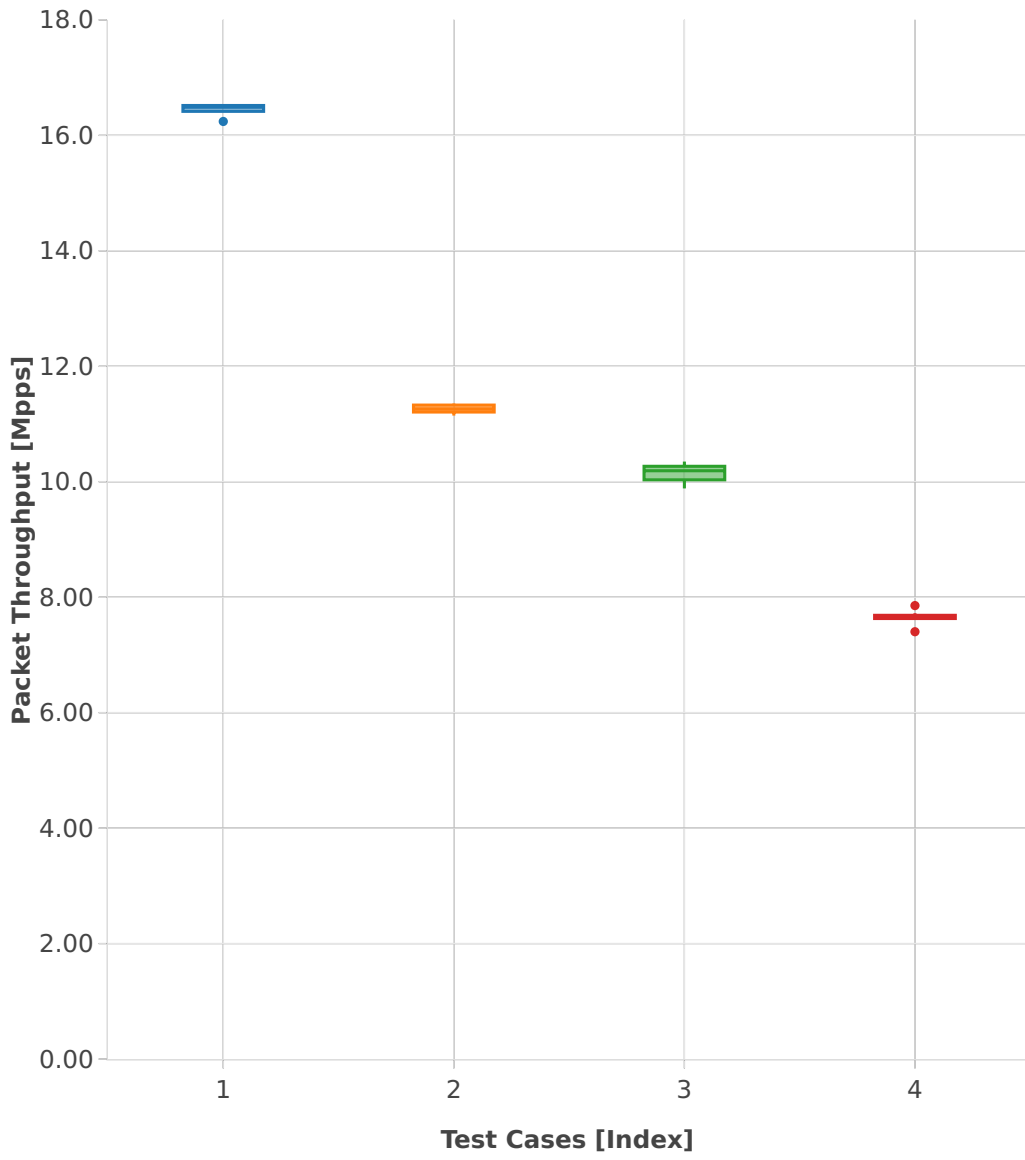

# Throughput: l2sw-3n-hsw-x710-64b-1t1c-features-ndr

- 1. (10 runs) eth-l2xcbase
- 2. (10 runs) eth-l2bdbasemaclrn
- 3. (10 runs) dot1q-l2xcbase
- 4. (10 runs) dot1q-l2bdbasemaclrn