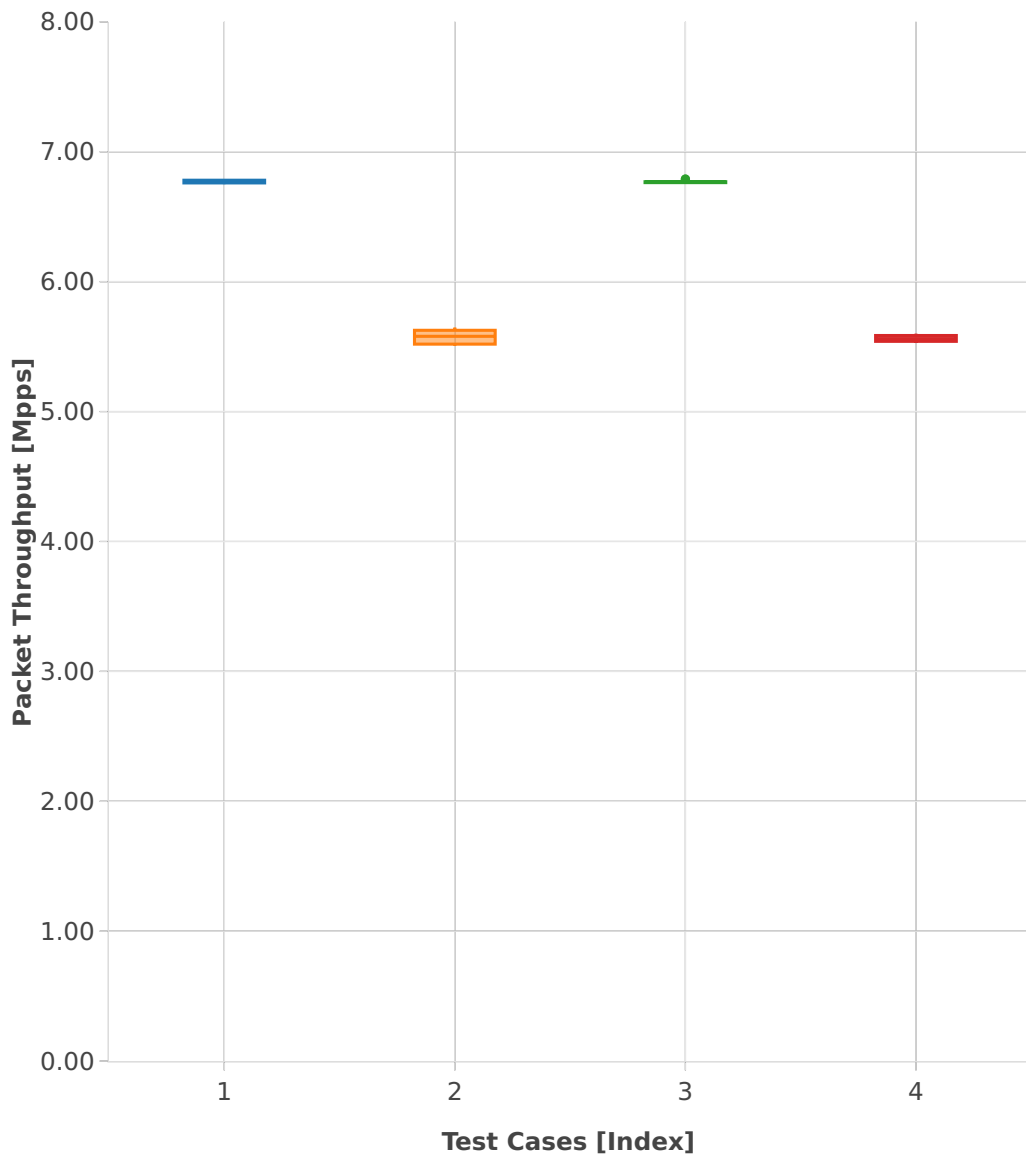

# Throughput: l2sw-3n-hsw-x710-64b-1t1c-features-iacl-pdr

- 1. (10 runs) eth-l2bdbasemaclrn-iacl1sf-10kflows
- 2. (10 runs) eth-l2bdbasemaclrn-iacl1sl-10kflows
- 3. (10 runs) eth-l2bdbasemaclrn-iacl50sf-10kflows
- 4. (10 runs) eth-l2bdbasemaclrn-iacl50sl-10kflows