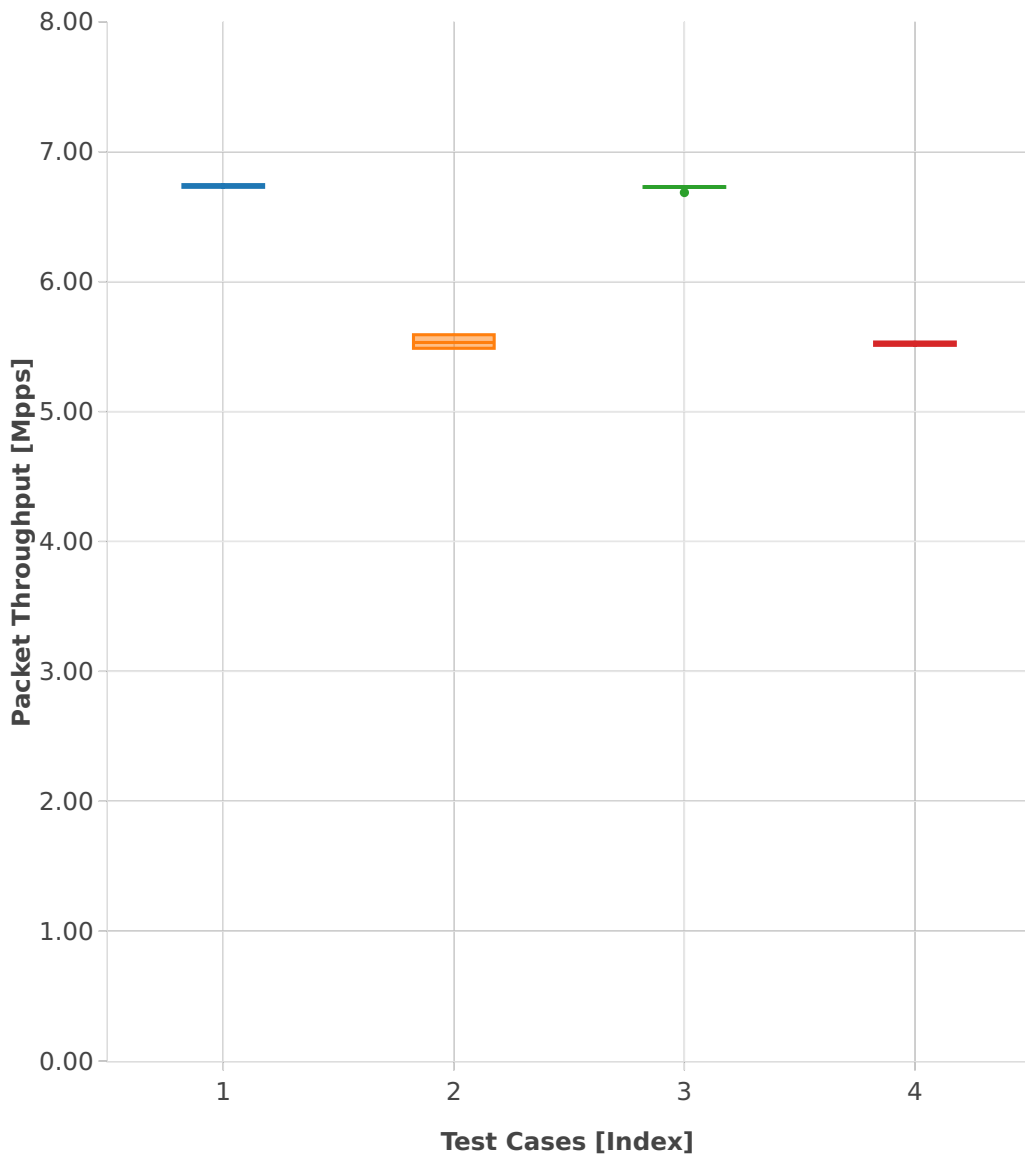

# Throughput: l2sw-3n-hsw-x710-64b-1t1c-features-iacl-ndr

- 1. (10 runs) eth-l2bdbasemaclrn-iacl1sf-10kflows
- 2. (10 runs) eth-l2bdbasemaclrn-iacl1sl-10kflows
- 3. (10 runs) eth-l2bdbasemaclrn-iacl50sf-10kflows
- 4. (10 runs) eth-l2bdbasemaclrn-iacl50sl-10kflows