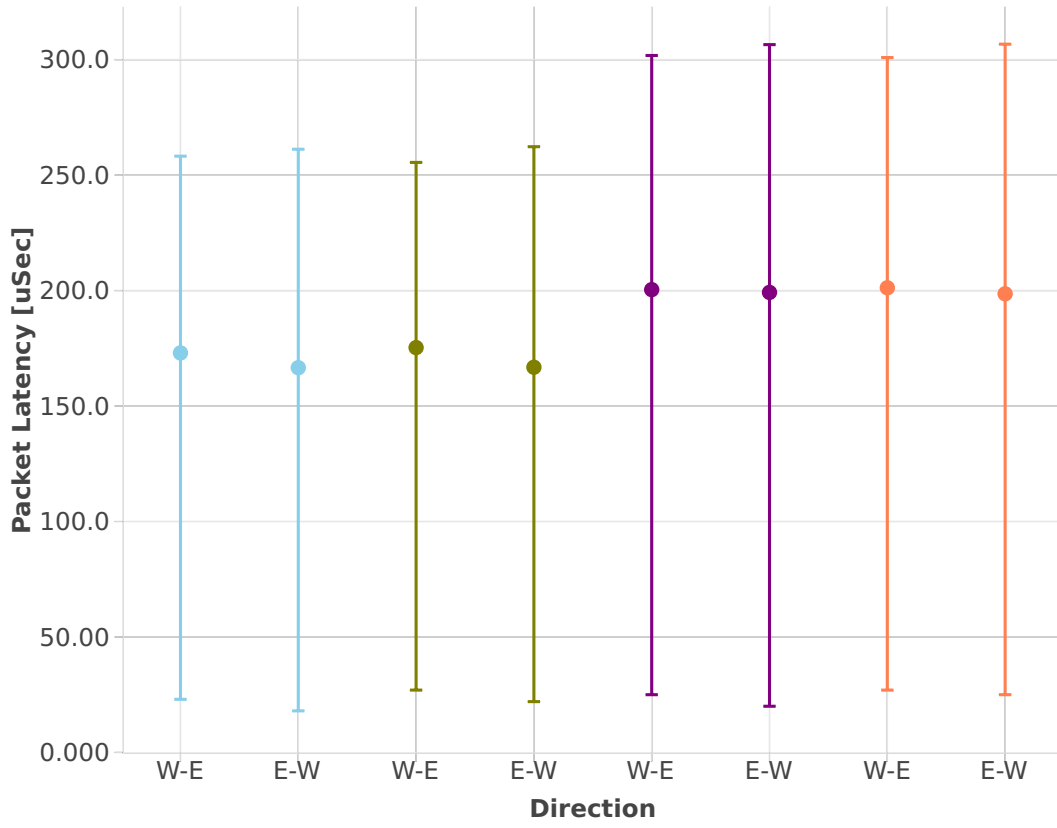

Latency: l2sw-3n-hsw-x710-64b-1t1c-features-iacl-ndr

- eth-l2bdbasemaclrn-iacl1sf-10kflows
- eth-l2bdbasemaclrn-iacl50sf-10kflows
- eth-l2bdbasemaclrn-iacl1sl-10kflows
- eth-l2bdbasemaclrn-iacl50sl-10kflows