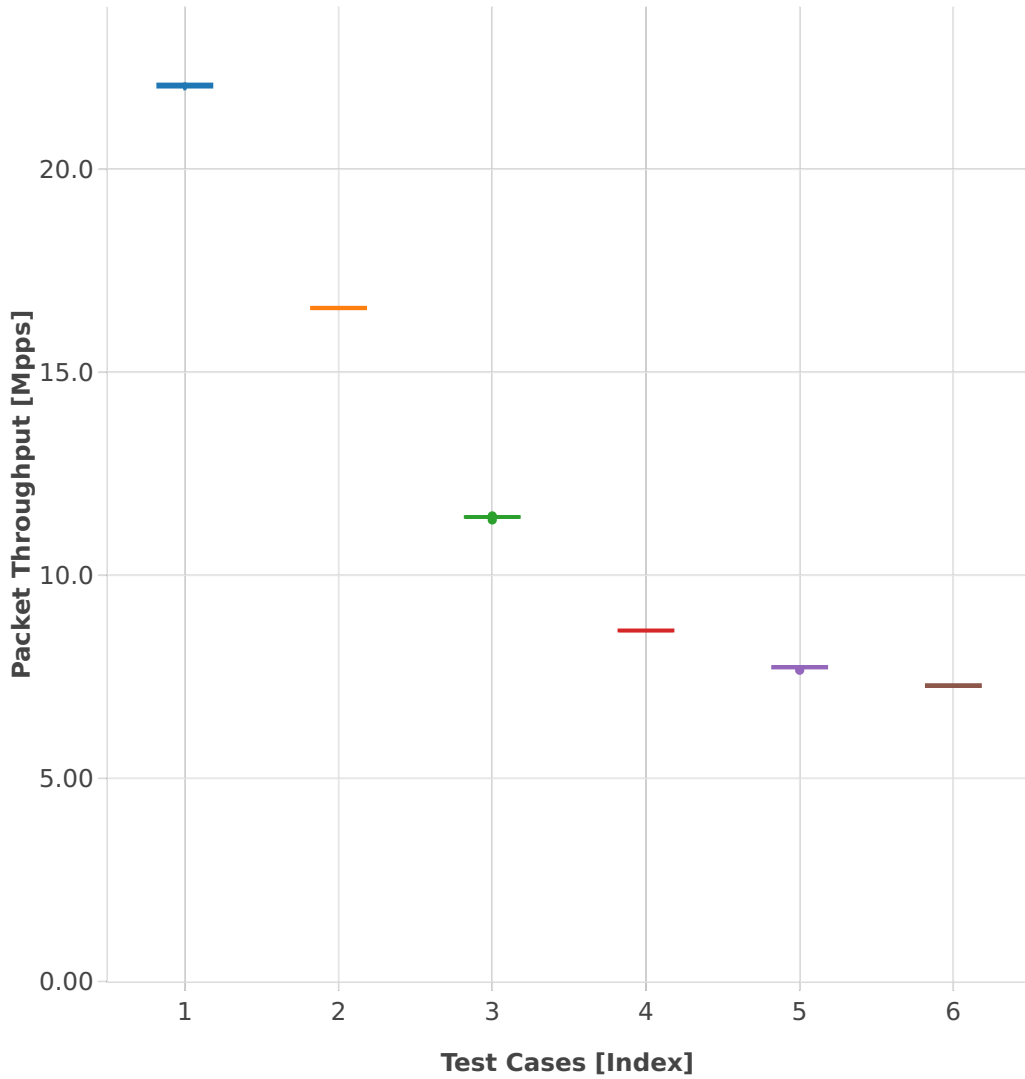

Throughput: l2sw-3n-hsw-x710-64b-1t1c-base_and_scale-pdr

- 1. (10 runs) eth-l2patch
- 2. (10 runs) eth-l2xcbase
- 3. (10 runs) eth-l2bdbasemaclrn
- 4. (10 runs) eth-l2bdscale10kmaclrn
- 5. (10 runs) eth-l2bdscale100kmaclrn
- 6. (10 runs) eth-l2bdscale1mmaclrn