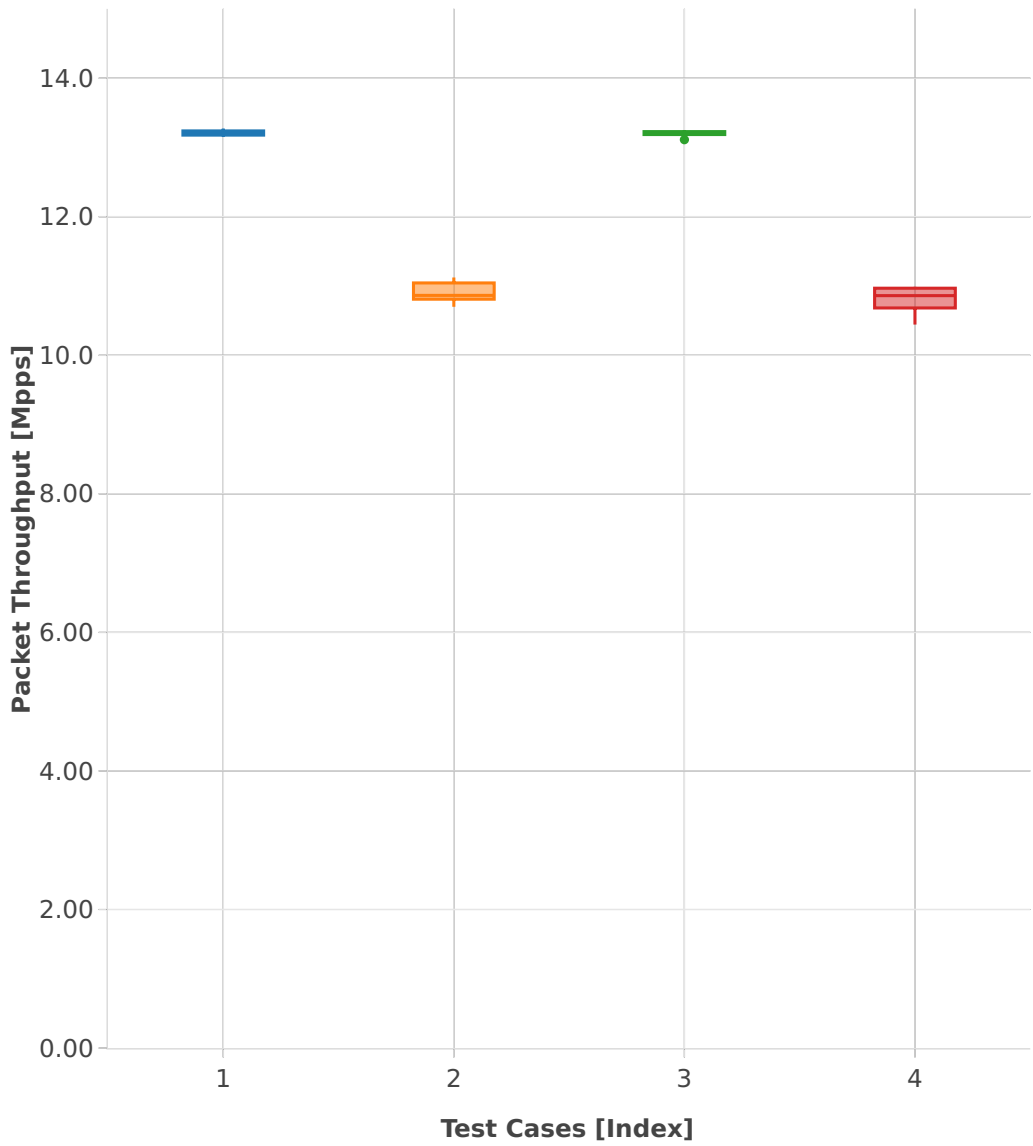

Throughput: l2sw-3n-hsw-x520-64b-2t2c-features-oacl-pdr

- 1. (10 runs) eth-l2bdbasemaclrn-oacl1sf-10kflows
- 2. (10 runs) eth-l2bdbasemaclrn-oacl1sl-10kflows
- 3. (10 runs) eth-l2bdbasemaclrn-oacl50sf-10kflows
- 4. (10 runs) eth-l2bdbasemaclrn-oacl50sl-10kflows