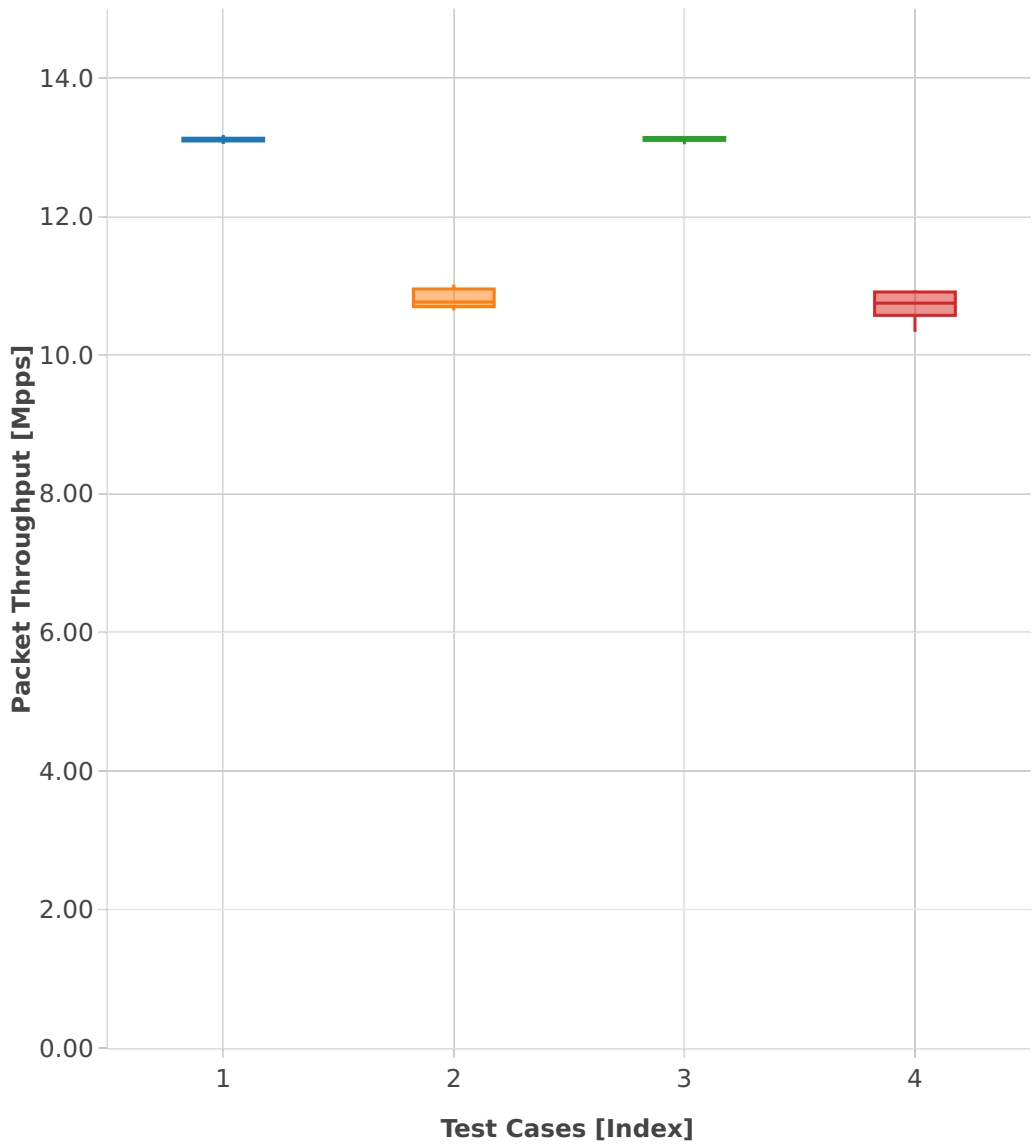

# Throughput: l2sw-3n-hsw-x520-64b-2t2c-features-oacl-ndr

- 1. (10 runs) eth-l2bdbasemaclrn-oacl1sf-10kflows
- 2. (10 runs) eth-l2bdbasemaclrn-oacl1sl-10kflows
- 3. (10 runs) eth-l2bdbasemaclrn-oacl50sf-10kflows
- 4. (10 runs) eth-l2bdbasemaclrn-oacl50sl-10kflows