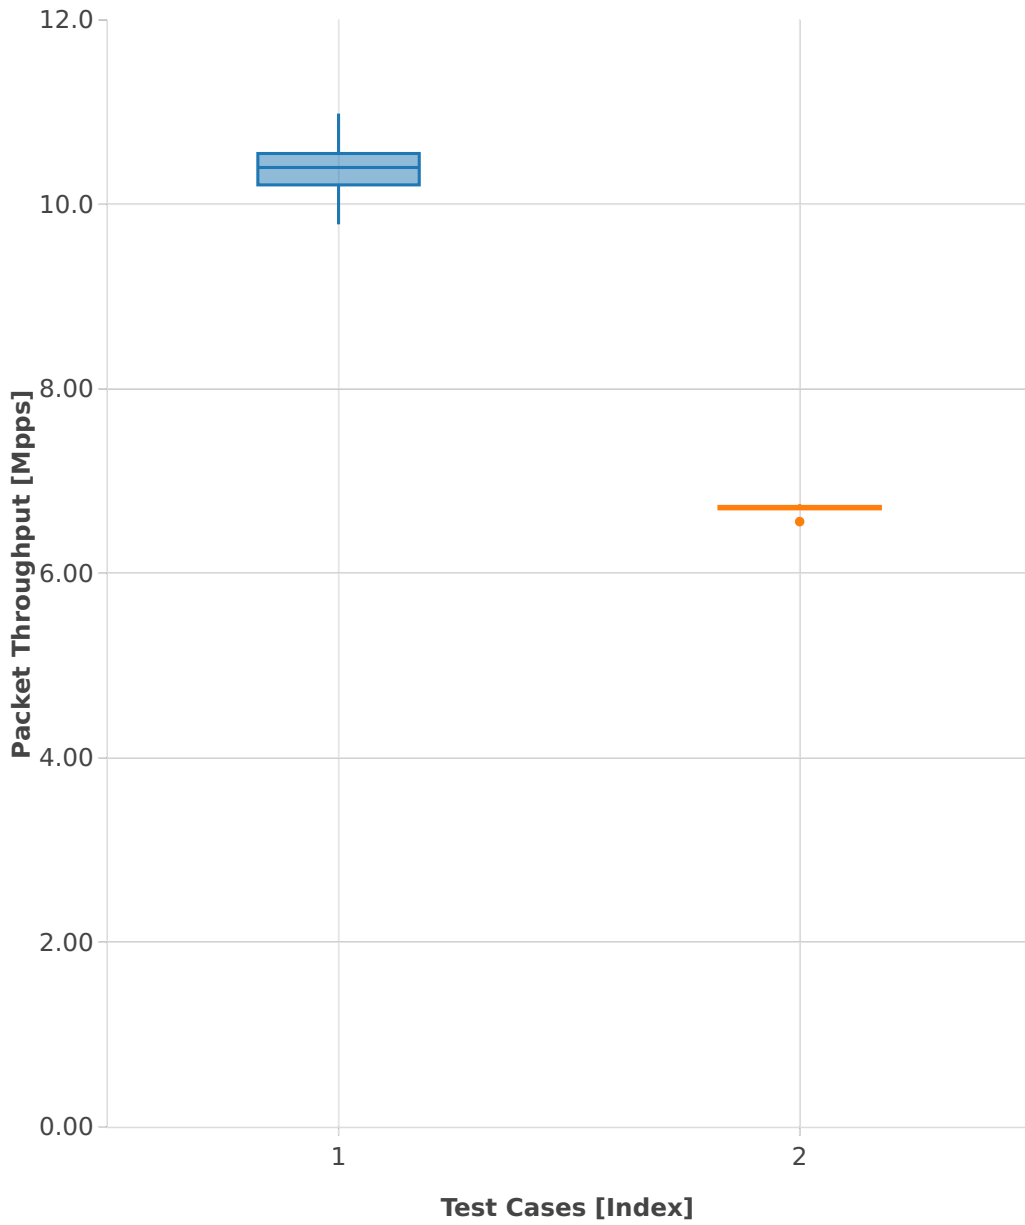

Throughput: l2sw-3n-hsw-x520-64b-2t2c-features-macip-pdr

- 1. (10 runs) eth-l2bdbasemaclrn-macip-iac1sl-10kflows
- 2. (10 runs) eth-l2bdbasemaclrn-macip-iac150sl-10kflows