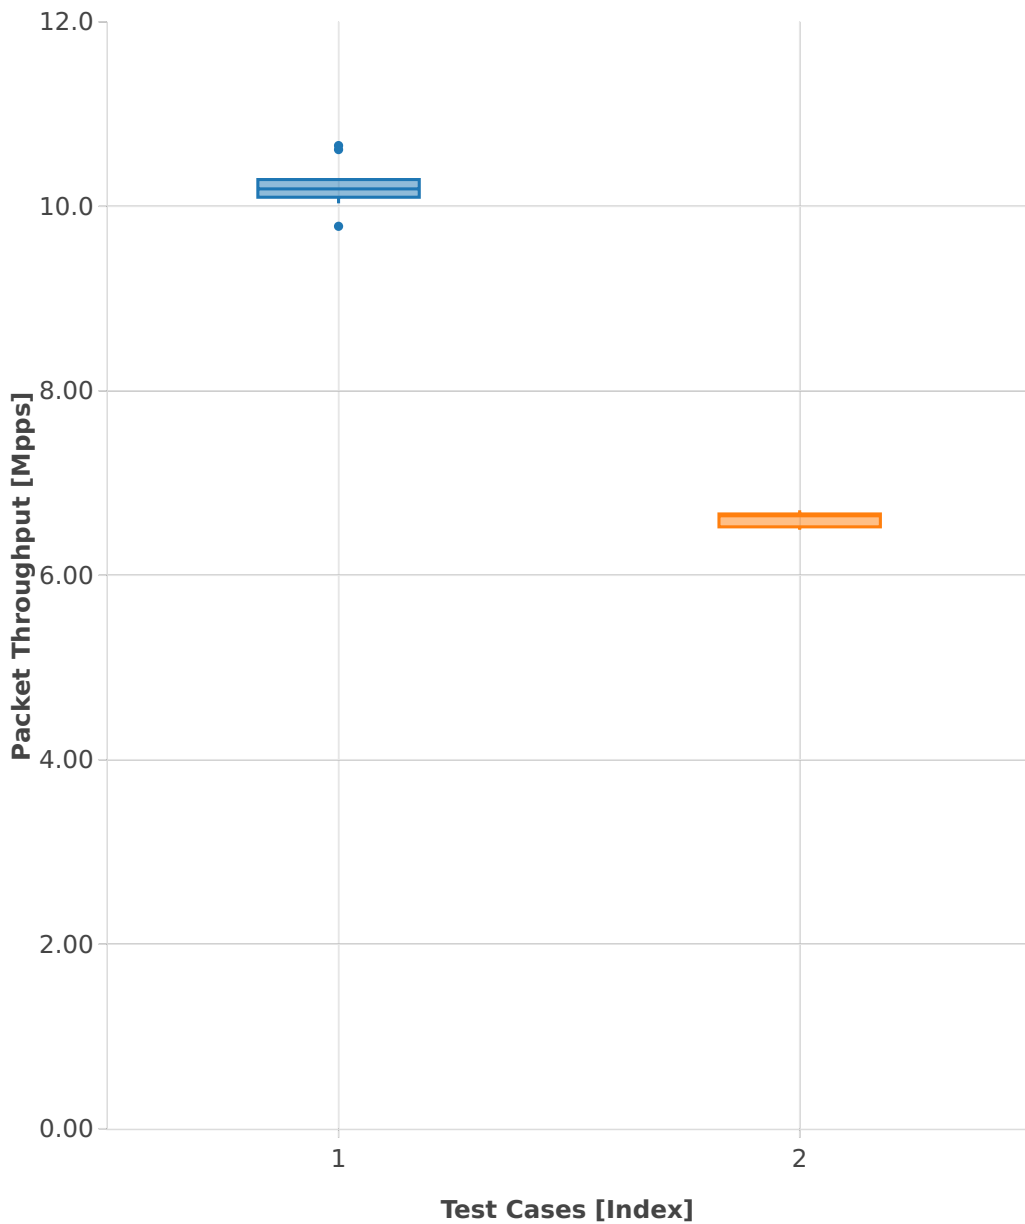

Throughput: l2sw-3n-hsw-x520-64b-2t2c-features-macip-ndr

- 1. (10 runs) eth-l2bdbasemaclrn-macip-iac1sl-10kflows
- 2. (10 runs) eth-l2bdbasemaclrn-macip-iac150sl-10kflows