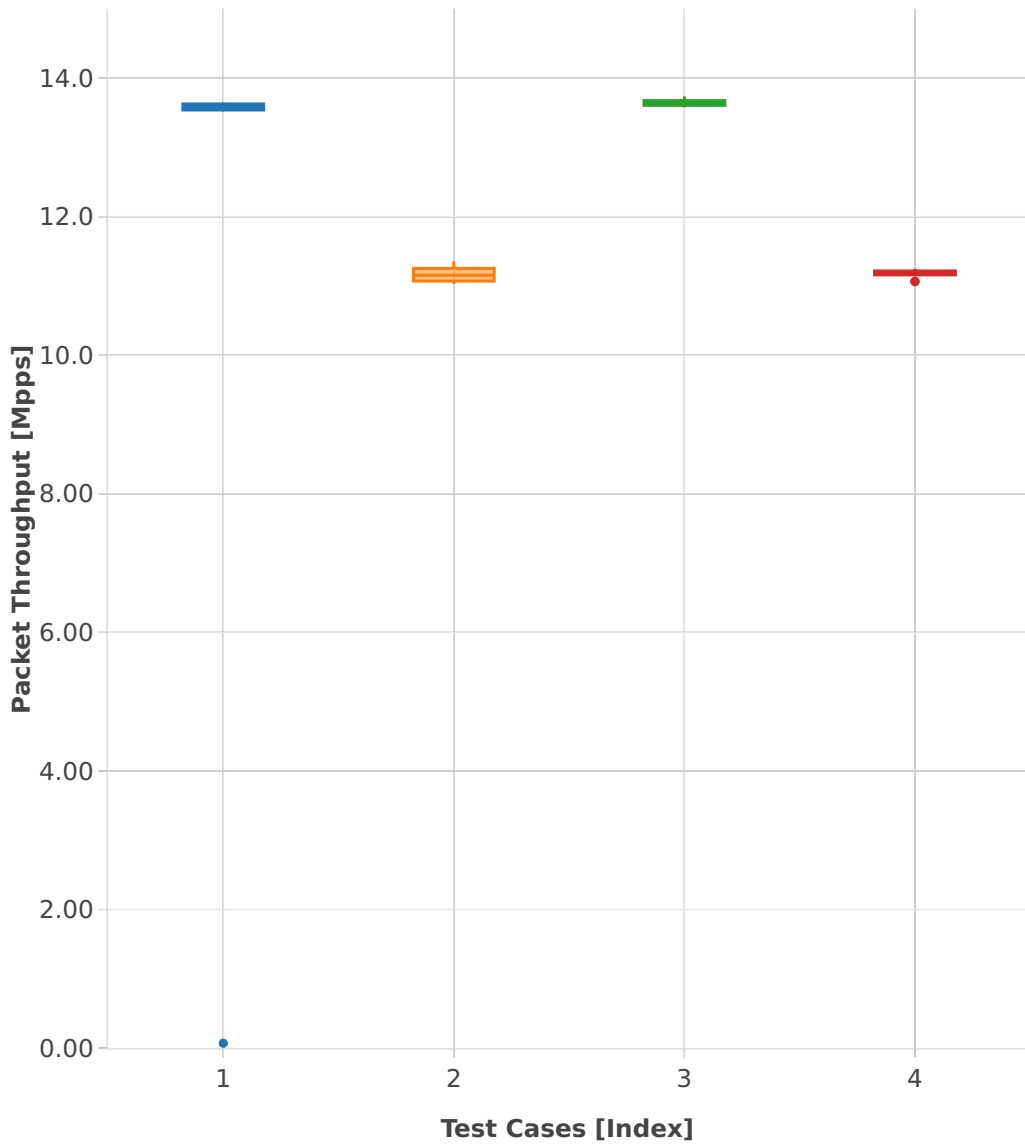

Throughput: l2sw-3n-hsw-x520-64b-2t2c-features-iacl-ndr

- 1. (10 runs) eth-l2bdbasemaclrn-iacl1sf-10kflows
- 2. (10 runs) eth-l2bdbasemaclrn-iacl1sl-10kflows
- 3. (10 runs) eth-l2bdbasemaclrn-iacl50sf-10kflows
- 4. (10 runs) eth-l2bdbasemaclrn-iacl50sl-10kflows