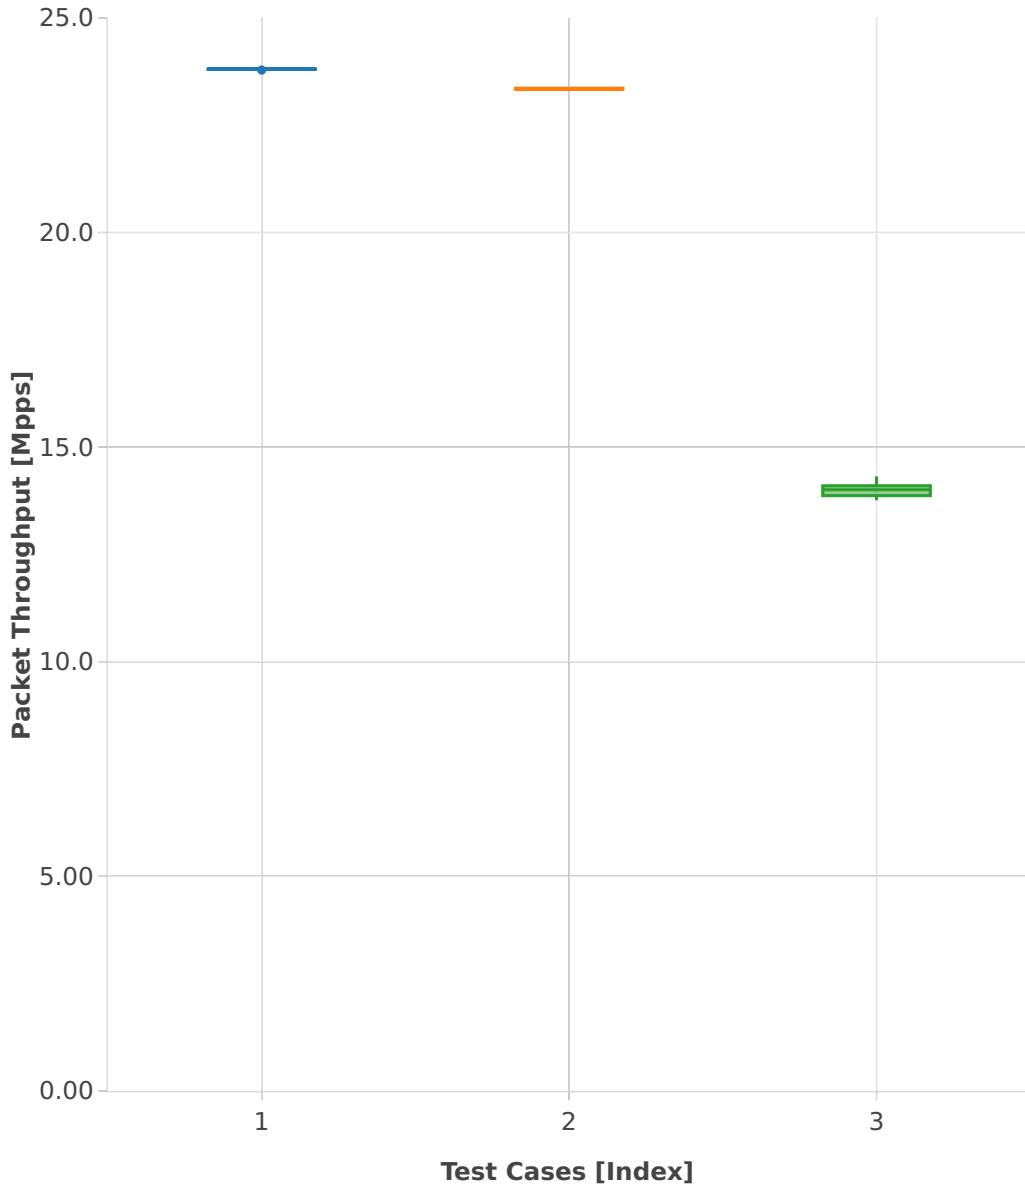

Throughput: l2sw-3n-hsw-x520-64b-2t2c-base_and_scale-pdr

- 1. (10 runs) eth-l2xcbase
- 2. (10 runs) eth-l2bdbasemaclrn
- 3. (10 runs) eth-l2bdscale1mmaclrn