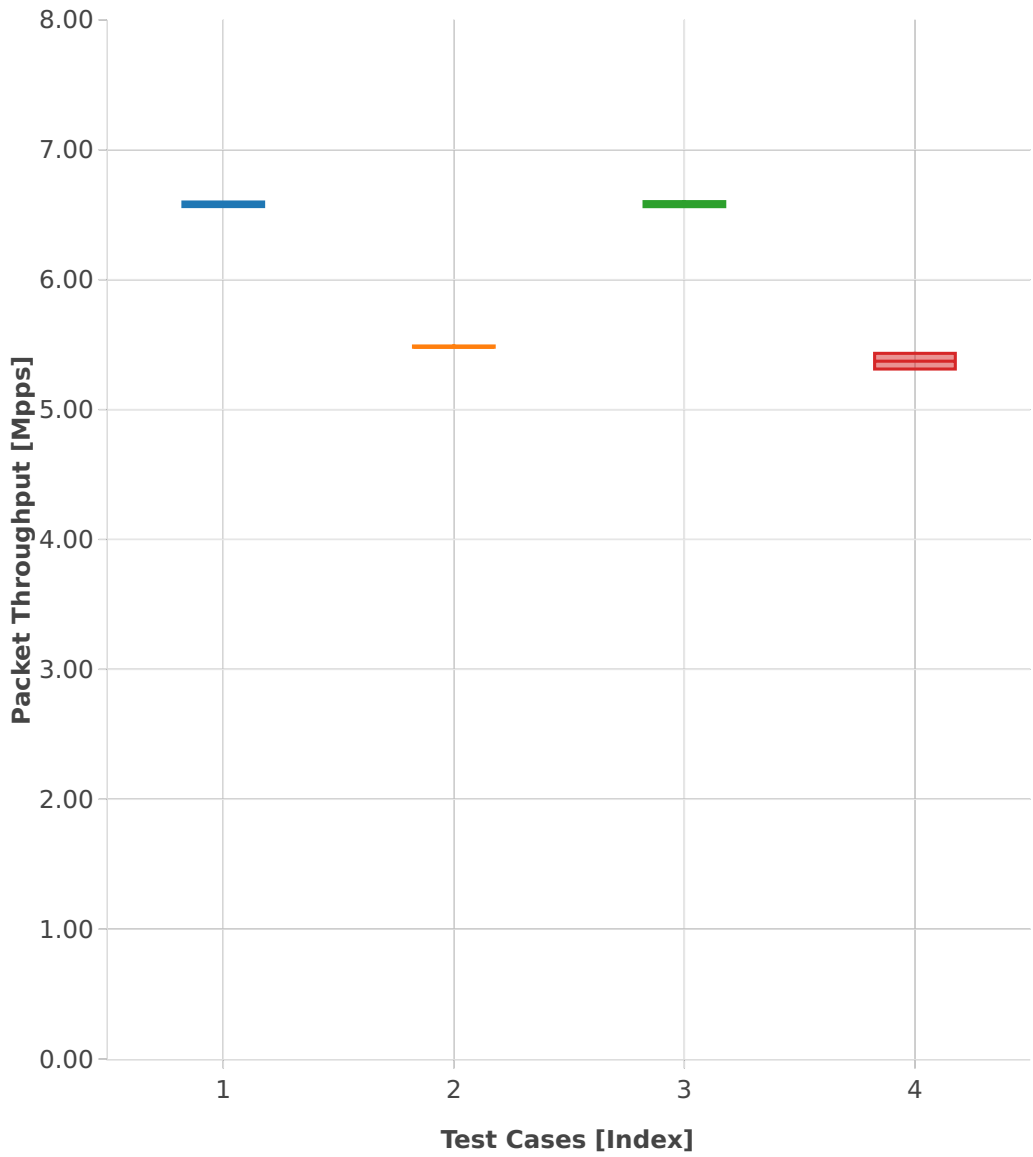

# Throughput: l2sw-3n-hsw-x520-64b-1t1c-features-oacl-pdr

- 1. (10 runs) eth-l2bdbasemaclrn-oacl1sf-10kflows
- 2. (10 runs) eth-l2bdbasemaclrn-oacl1sl-10kflows
- 3. (10 runs) eth-l2bdbasemaclrn-oacl50sf-10kflows
- 4. (10 runs) eth-l2bdbasemaclrn-oacl50sl-10kflows