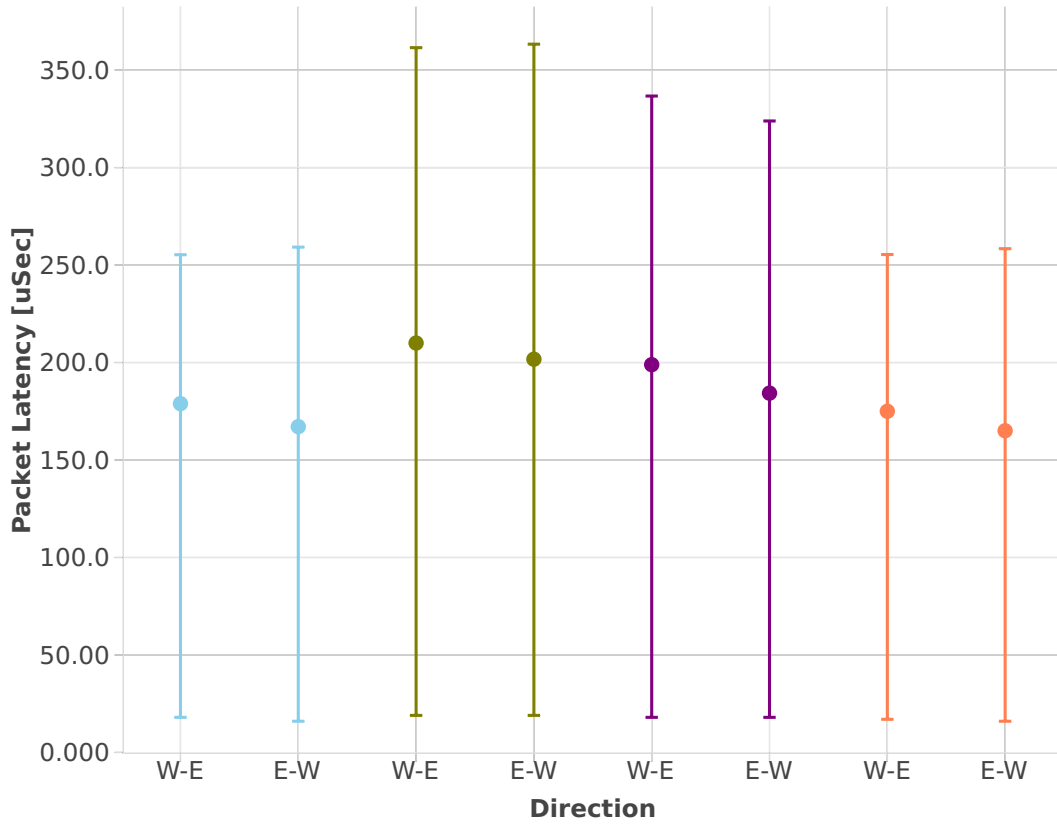

Latency: l2sw-3n-hsw-x520-64b-1t1c-features-oacl-ndr

- eth-l2bdbasemaclrn-oacl50sf-10kflows
- eth-l2bdbasemaclrn-oacl1sl-10kflows
- eth-l2bdbasemaclrn-oacl50sl-10kflows
- eth-l2bdbasemaclrn-oacl1sf-10kflows