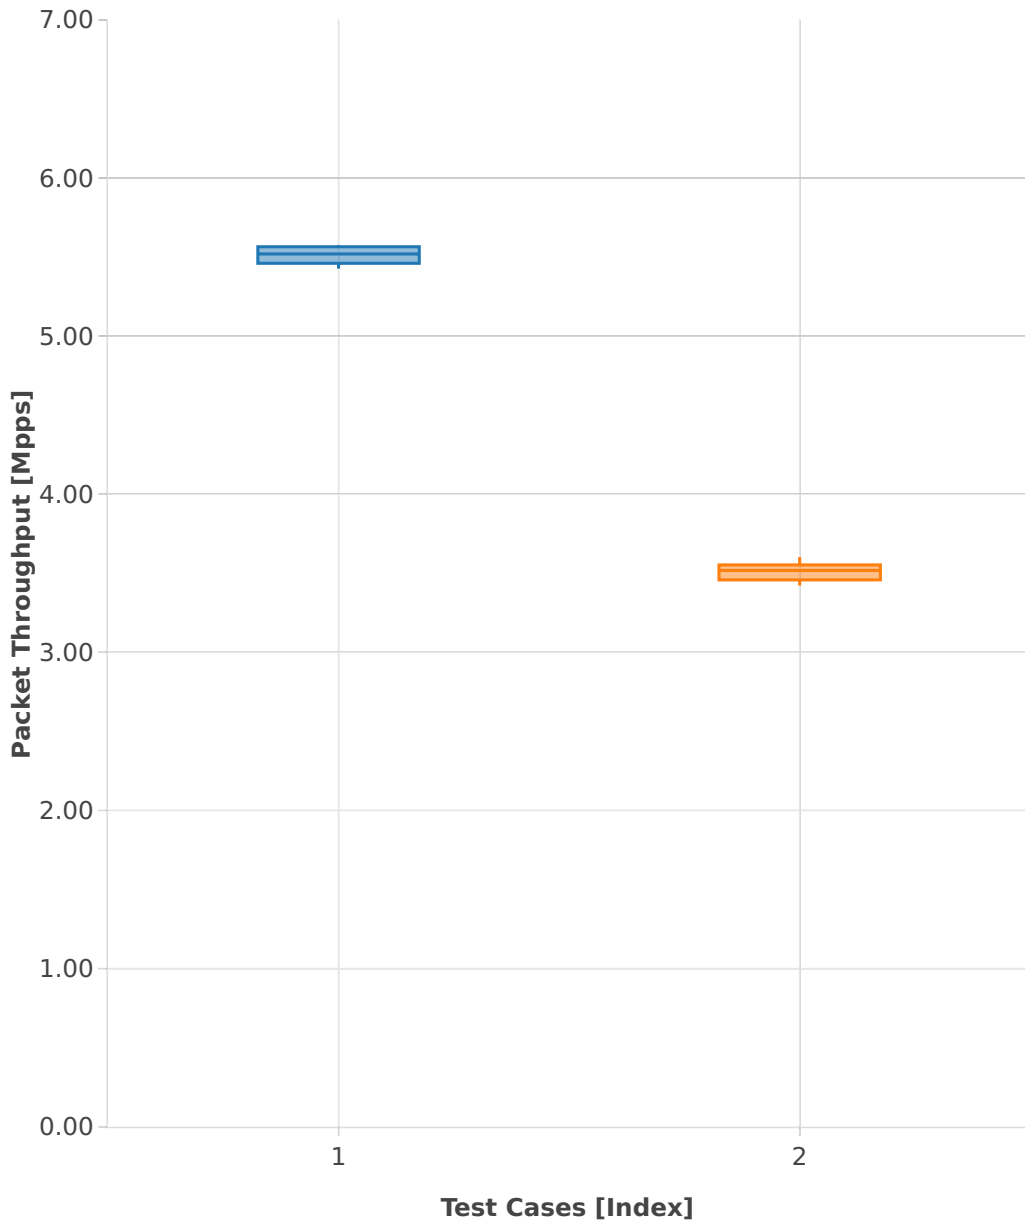

Throughput: l2sw-3n-hsw-x520-64b-1t1c-features-macip-pdr

- 1. (10 runs) eth-l2bdbasemaclrn-macip-iac1sl-10kflows
- 2. (10 runs) eth-l2bdbasemaclrn-macip-iac150sl-10kflows