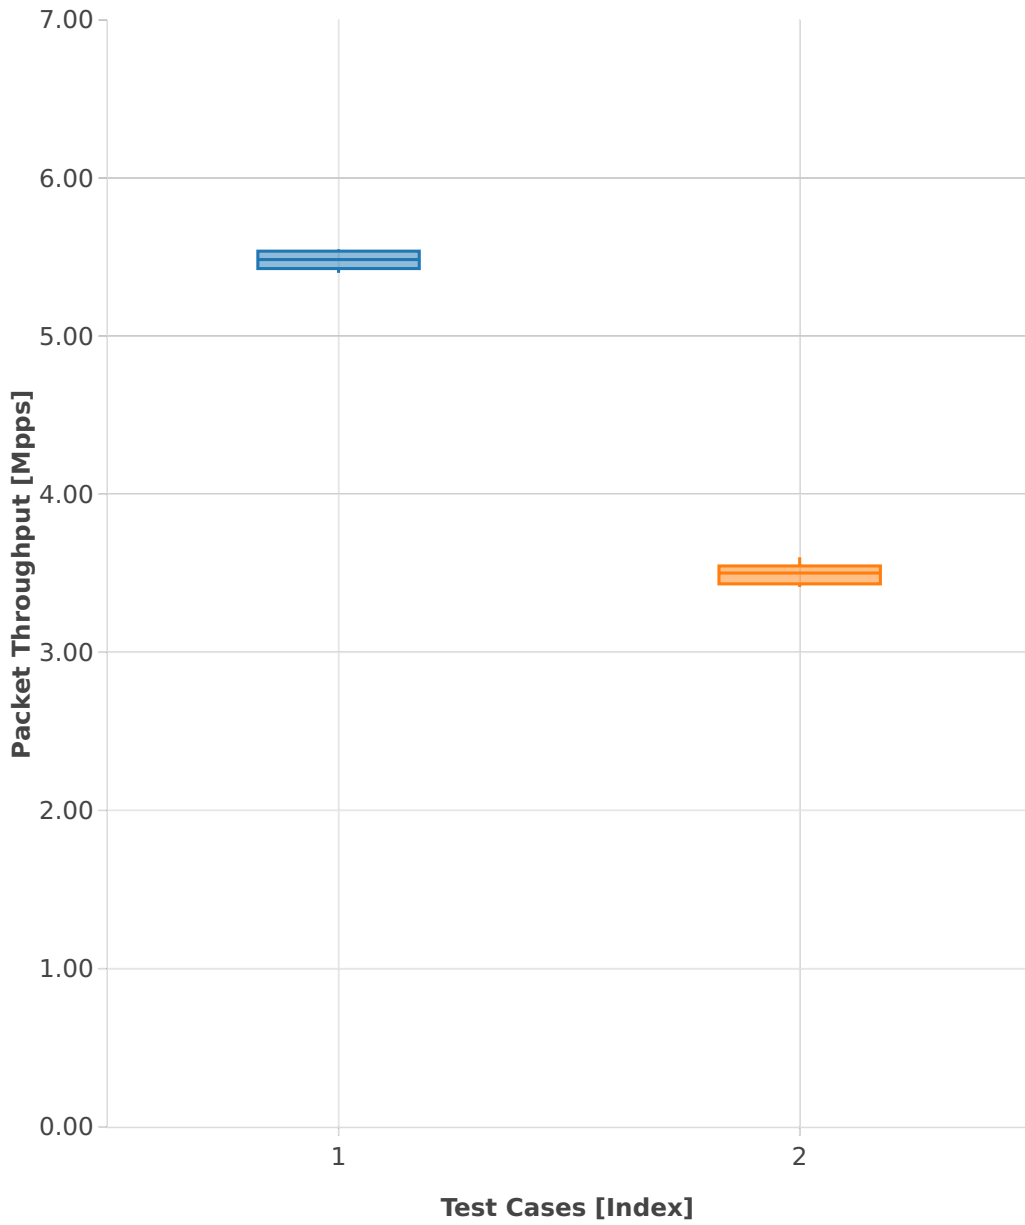

Throughput: l2sw-3n-hsw-x520-64b-1t1c-features-macip-ndr

- 1. (10 runs) eth-l2bdbasemaclrn-macip-iac1sl-10kflows
- 2. (10 runs) eth-l2bdbasemaclrn-macip-iac150sl-10kflows