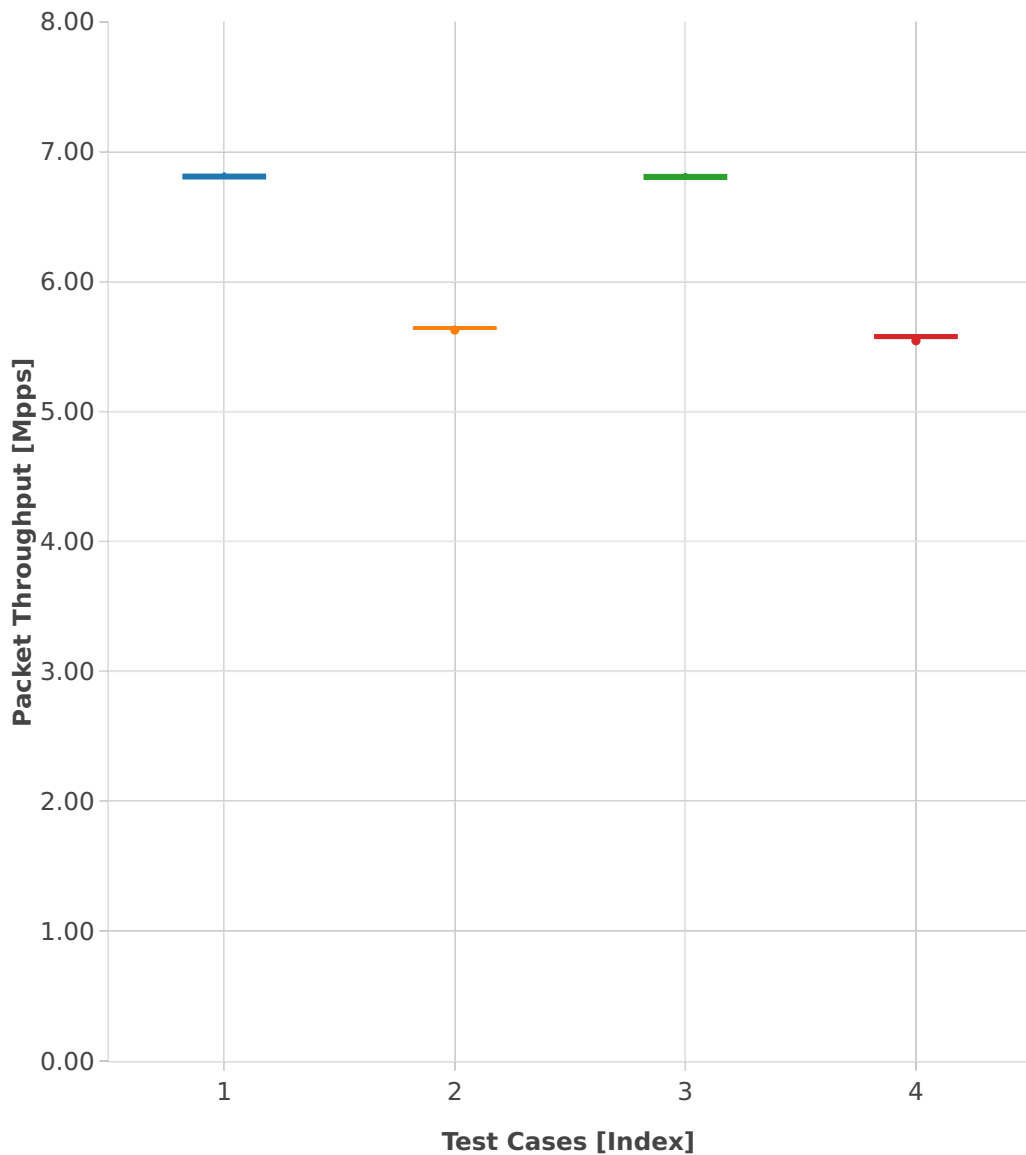

Throughput: l2sw-3n-hsw-x520-64b-1t1c-features-iacl-ndr

- 1. (10 runs) eth-l2bdbasemaclrn-iacl1sf-10kflows
- 2. (10 runs) eth-l2bdbasemaclrn-iacl1sl-10kflows
- 3. (10 runs) eth-l2bdbasemaclrn-iacl50sf-10kflows
- 4. (10 runs) eth-l2bdbasemaclrn-iacl50sl-10kflows