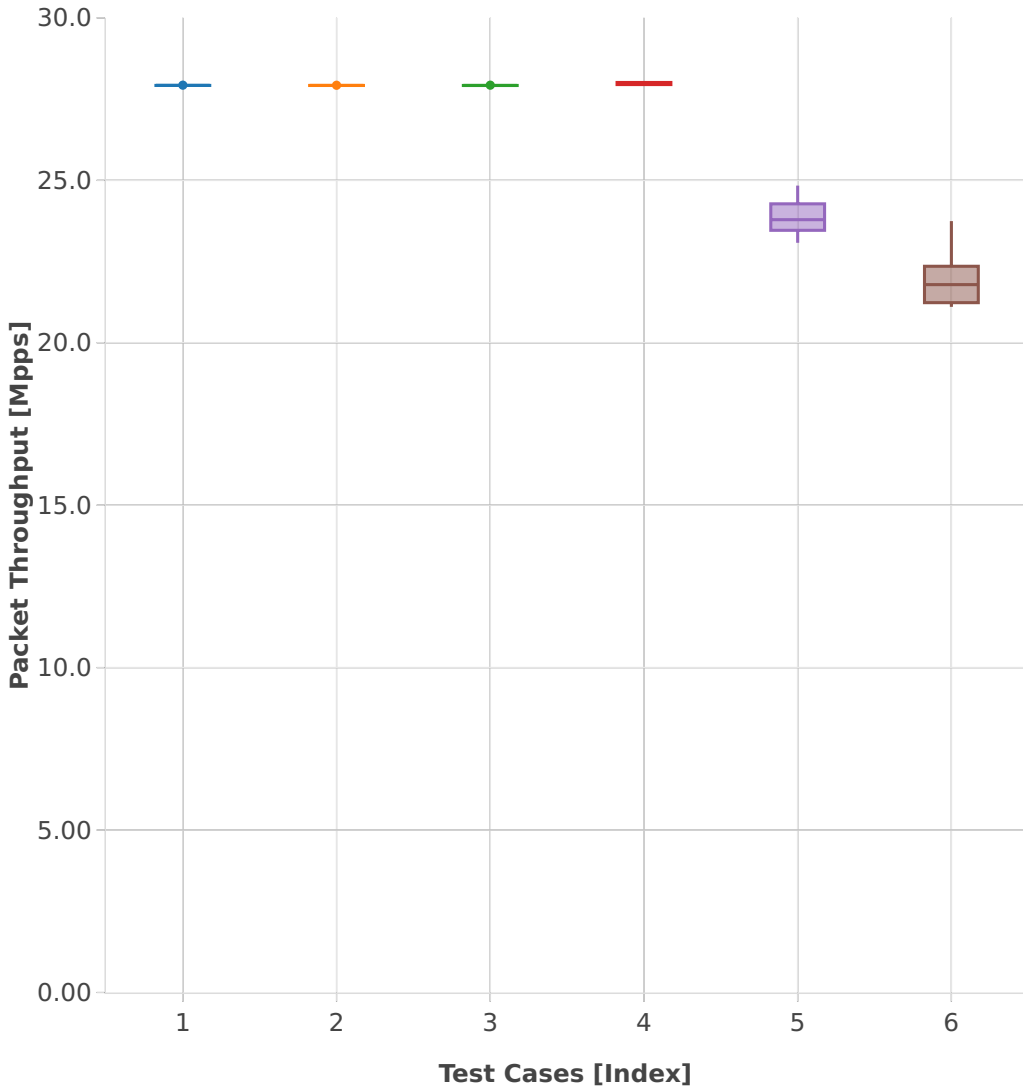

Throughput: l2sw-2n-skx-xxv710-64b-4t2c-base_and_scale-pdr

- 1. (10 runs) eth-l2patch
- 2. (10 runs) eth-l2xcbase
- 3. (10 runs) avf-eth-l2bdbasemaclrn
- 4. (10 runs) eth-l2bdscale10kmaclrn
- 5. (10 runs) eth-l2bdscale100kmaclrn
- 6. (10 runs) eth-l2bdscale1mmaclrn