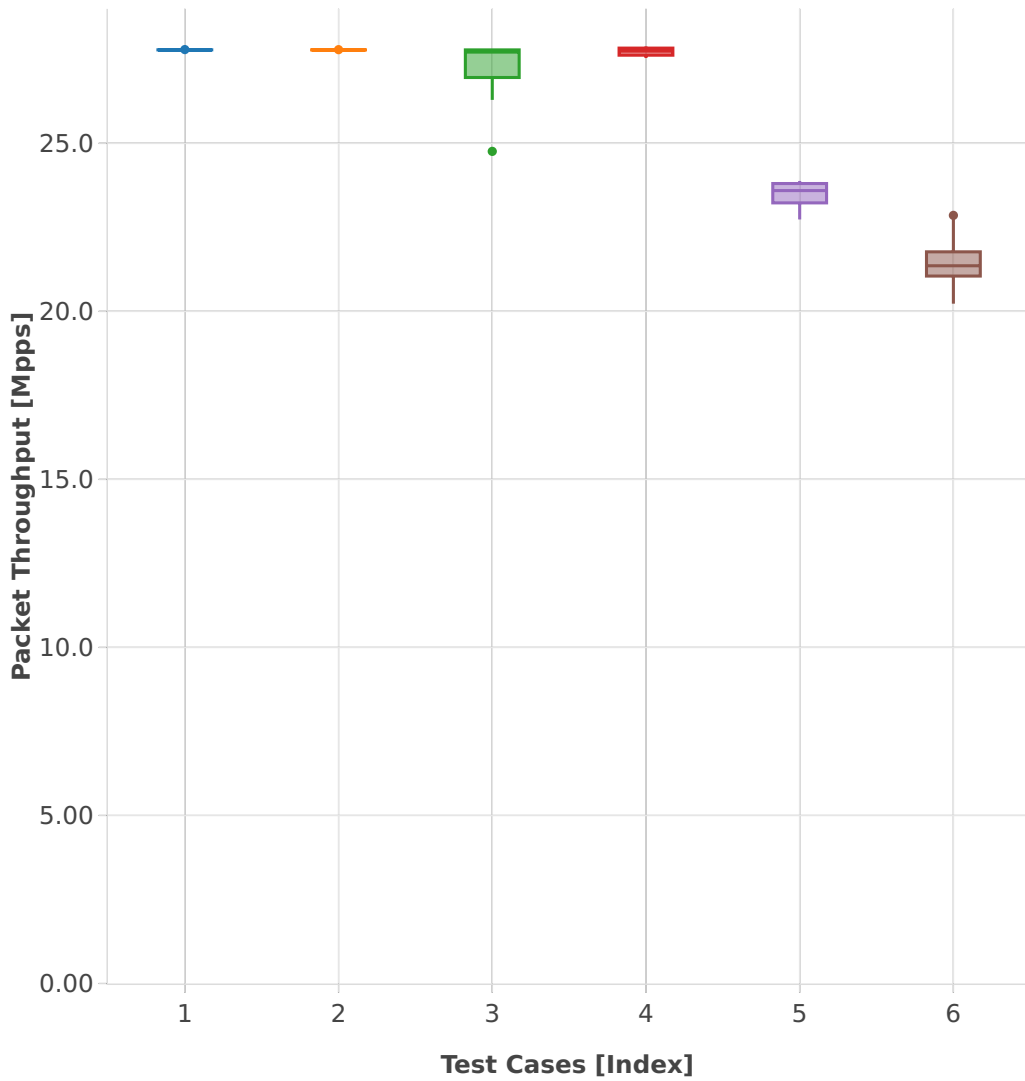

Throughput: l2sw-2n-skx-xxv710-64b-4t2c-base_and_scale-ndr

- 1. (10 runs) eth-l2patch
- 2. (10 runs) eth-l2xcbase
- 3. (10 runs) avf-eth-l2bdbasemaclrn
- 4. (10 runs) eth-l2bdscale10kmaclrn
- 5. (10 runs) eth-l2bdscale100kmaclrn
- 6. (10 runs) eth-l2bdscale1mmaclrn