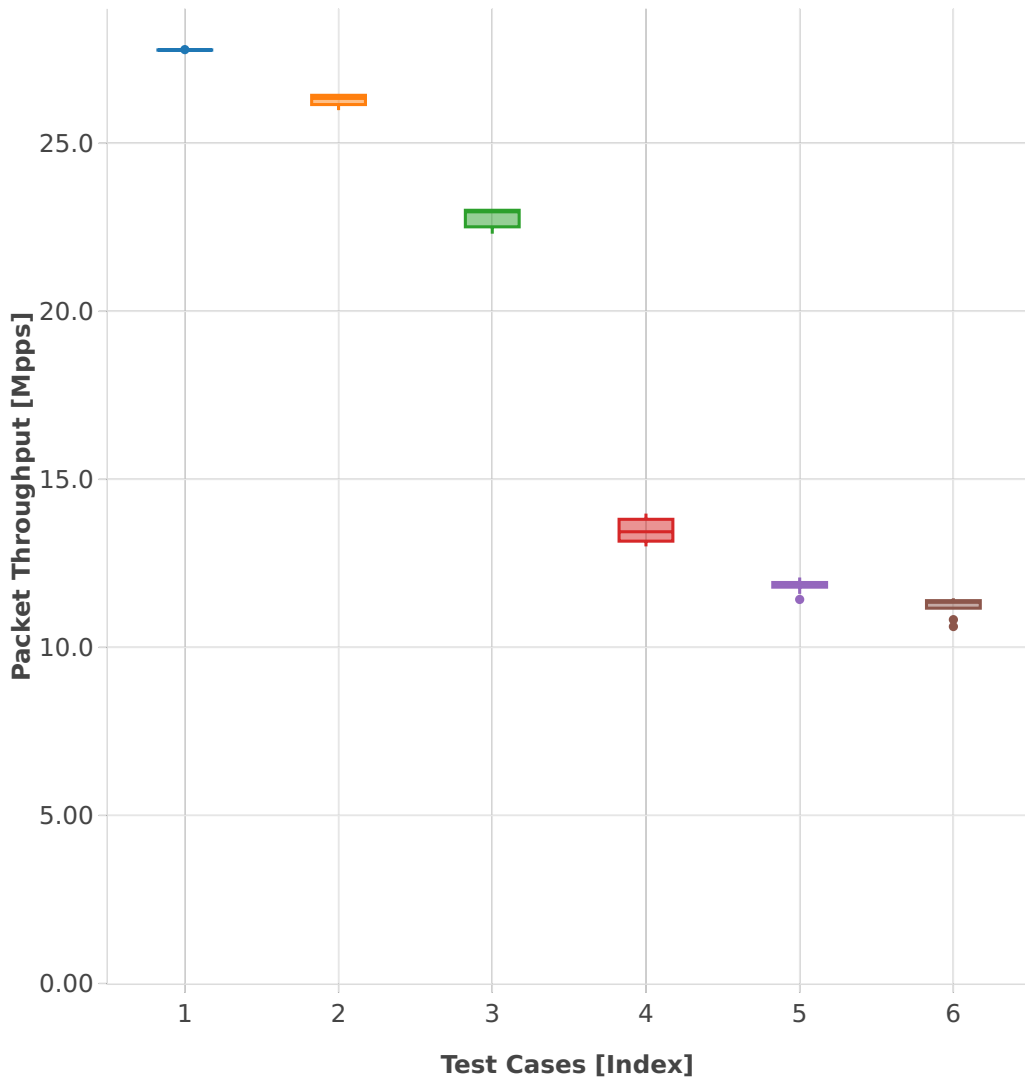

Throughput: l2sw-2n-skx-xxv710-64b-2t1c-base_and_scale-ndr

- 1. (10 runs) eth-l2patch
- 2. (10 runs) eth-l2xcbase
- 3. (10 runs) avf-eth-l2bdbasemaclrn
- 4. (10 runs) eth-l2bdscale10kmaclrn
- 5. (10 runs) eth-l2bdscale100kmaclrn
- 6. (10 runs) eth-l2bdscale1mmaclrn