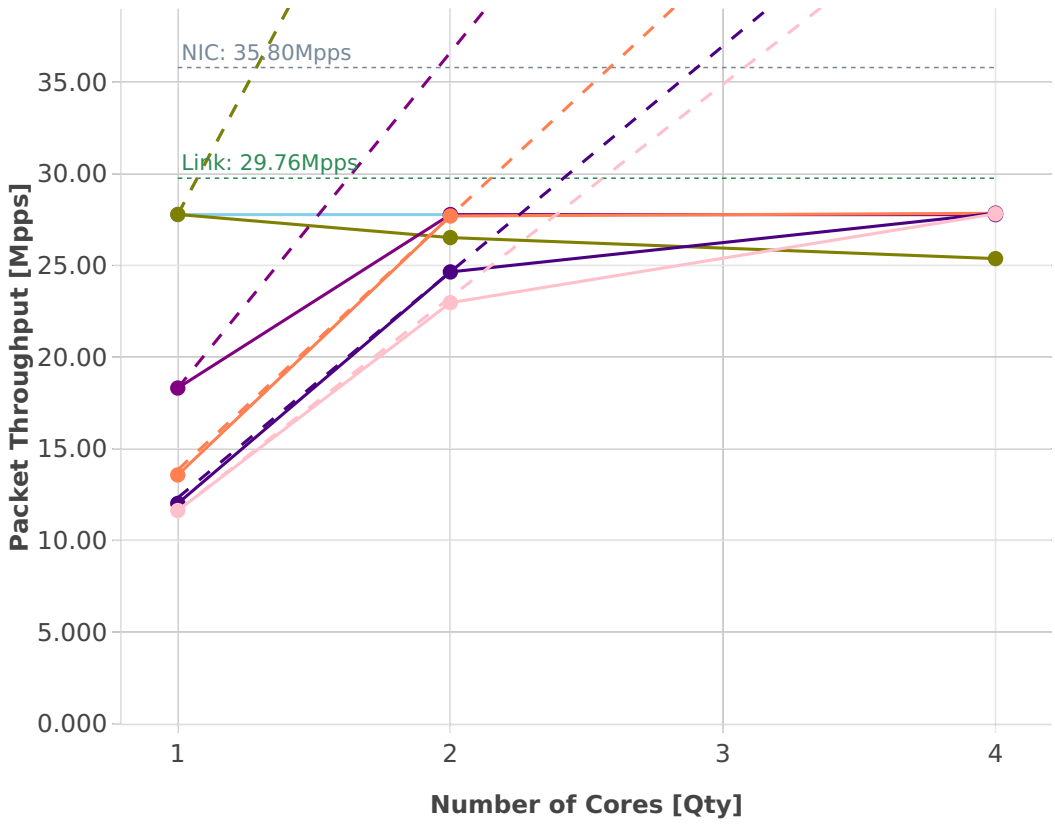

Speedup Multi-core: l2sw-2n-skx-x710-64b-base_and_scale-ndr

- Perfect — Measured ... Limit
- eth-l2patch
 - eth-l2bdbasemaclrn
 - eth-l2bdscale100kmaclrn
 - avf-eth-l2xcbase
 - eth-l2bdscale10kmaclrn
 - eth-l2bdscale1mmaclrn