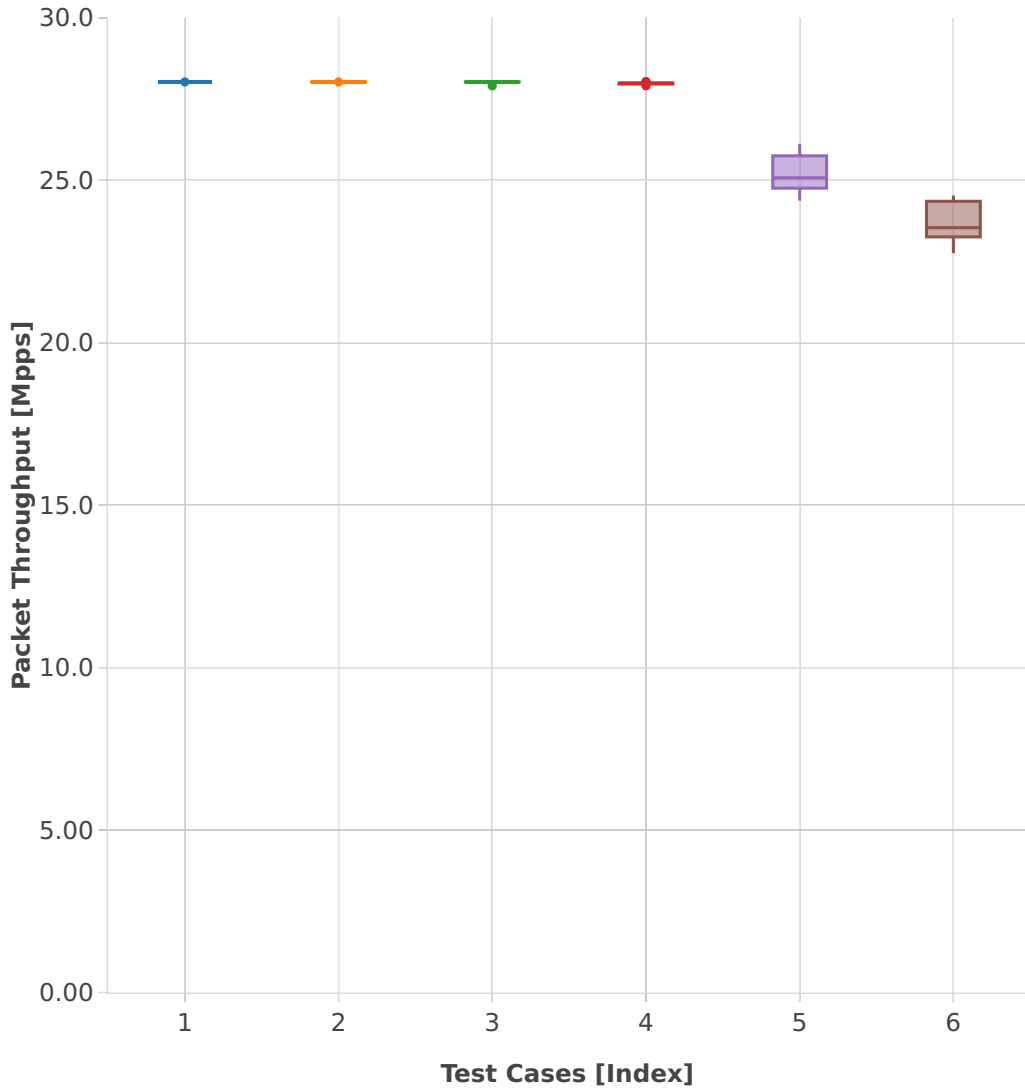

Throughput: l2sw-2n-skx-x710-64b-4t2c-base_and_scale-pdr

- 1. (10 runs) eth-l2patch
- 2. (10 runs) avf-eth-l2xcbase
- 3. (10 runs) eth-l2bdbasemaclrn
- 4. (10 runs) eth-l2bdscale10kmaclrn
- 5. (10 runs) eth-l2bdscale100kmaclrn
- 6. (10 runs) eth-l2bdscale1mmaclrn